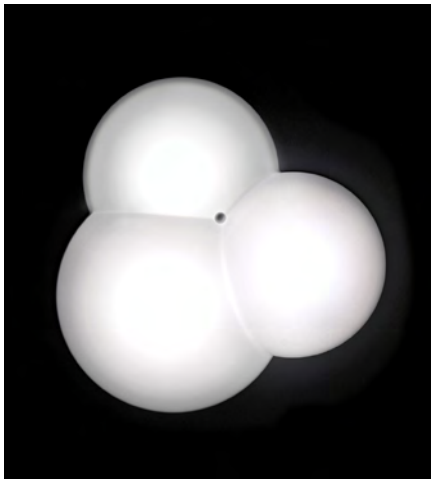

### MLN Cluster / 6695

White (RAL 9016)

Ø 487×475 mm | H 126

2x LED D.O.B  | 11 W

845 lumens (x2)

1x LED D.O.B  | 7 W

560 lumens (x1)

2.700 K | CRI90

 |  Dim. | EEL: A<sup>+</sup>

475

**Economic efficiency index**

[6695](#)

A nebula of voluptuous shapes

Nebulous ceiling light with polished opal polymethyl-methacrylate diffusing shade that dissipates light evenly. Its unique voluptuous appearance gives it character

and personality despite its ethereal presence in the space. The threaded screw in the centre of the shade facilitates its placement and cleaning.