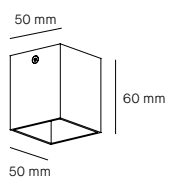

Mini Dau

Milan

Dau 50 AC C.

Ø50 x 50 mm | H. 60 mm
1 x DOB LED 5W 
500 lumens | 2.700K | CRI 90
3-step MacAdam
Dimmable
PF. 0,95
Class I: Basic insulation

Finishes

- 6898  Brushed aluminium
- 6899  Matt white lacquering (RAL 9016)
- 6900  Black satin aluminium

[6898/6899/6900](#)

Pure geometry.

Extruded aluminium outer body.
Finishes in chrome plating, white
lacquer (RAL 9016) and black lacquer

(RAL 9005). Inner bodies: injected
aluminium base mount.