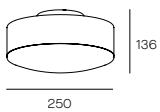

Emboss

Milan

MLN Emboss

Ø 250mm | H 136mm
1x E27 Spherical bulb
dimmable retrofit 
5,5 W | 396 lumen | 2.700 K
Dimmable
Class II: Basic insulate plus
reinforced insulation

Finishes

- 6765 Shiny chrome plating