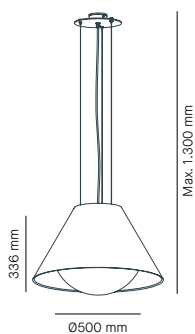

Loll

Milan

Loll 50 S.

Ø 500 mm | H. Max. 1.300 mm
1 x E27 Lámpara Standard 
LED Code 2045 17 W
1.550 lumens | 2.700 K
Dimable | Dimmable
Clase II: Aislamiento básico
más aislamiento reforzado

Finishes

6905 ●● Shade in anthracite perg,
interior in gold wales

[Photometric curve](#)

[6905](#)

[Economic efficiency index](#)

[6905](#)

Resting on light

Shade in anthracite perg (100 % paper),
interior in gold wales. Diffusing shade in
opal acid-etched satin glass. Pendant

adjustable in height thanks to stainless
steel cables with adjustment in the
ceiling fixing base.