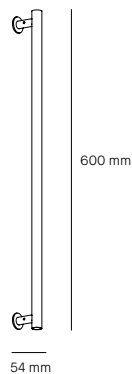

Twain

Milan

Twain 70 S.

Ø 400 mm | H. 3000 mm
 1 x E27 Standard Bulb
 Retrofit LED Code 2298 12 W
 1100 lumen | 2.700 K
 Dimmable
 Class II: Basic insulate plus reinforced insulation

Finishes

6904 ● Shade in raw dreams

Accessories

4904
 4905

Finishes

4904 ●
 Matt black lacquering (RAL 9005)
 4905 ●
 Mink lacquering (NCS S 2005-Y10R)

Accessories

3904
 3905

Finishes

3904 ●
 Matt black lacquering (RAL 9005)
 3905 ●
 Mink lacquering (NCS S 2005-Y10R)

DOWNLOADS

Catalogue

[Twain](#)

3D Files

[6904](#)

3D Max Files

[6904](#)

Assembly instructions

[6904](#)

Photometric curve

[6904](#)

Economic efficiency index

[6904](#)

Dancing light

Shade in raw "dreams" material (100% Poliester) with a rigid PVC film structure and adjustable height. Built-in switch on lamp-holder.