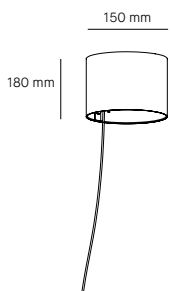

Twain

Milan

Twain 70 S.

Ø 400 mm | H. 3000 mm
 1 x E27 Standard Bulb
 Retrofit LED Code 2298 12 W
 1100 lumen | 2.700 K
 Dimmable
 Class II: Basic insulate plus reinforced insulation

Finishes

6904 ● Shade in raw dreams

[6904](#)

Photometric curve

[6904](#)

Economic efficiency index

[6904](#)

Dancing light

Shade in raw "dreams" material (100% Poliester) with a rigid PVC film structure and adjustable height. Built-in switch on lamp-holder.