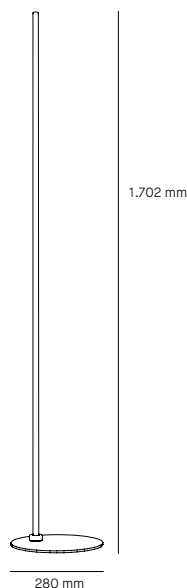

Twain

Milan

Twain 70 S.

Ø 400 mm | H. 3000 mm
 1 x E27 Standard Bulb
 Retrofit LED Code 2298 12 W
 1100 lumen | 2.700 K
 Dimmable
 Class II: Basic insulate plus reinforced insulation

Finishes

6904 ● Shade in raw dreams

Accessories

4904
 4905

Finishes

4904 ●
 Matt black lacquering (RAL 9005)
 4905 ●
 Mink lacquering (NCS S 2005-Y10R)

Accessories

3904
 3905

Finishes

3904 ●
 Matt black lacquering (RAL 9005)
 3905 ●
 Mink lacquering (NCS S 2005-Y10R)

[6904](#)

Photometric curve

[6904](#)

Economic efficiency index

[6904](#)

Dancing light

Shade in raw "dreams" material (100% Poliester) with a rigid PVC film structure and adjustable height. Built-in switch on lamp-holder.

Floor lamp with tube and base, finished in matt black lacquer (RAL 9005) and mink lacquer (NCS S 2005-Y10R).

Wall bracket in steel, finished in matt black lacquer (RAL 9005) and mink lacquer NCS S 2005-Y10R.