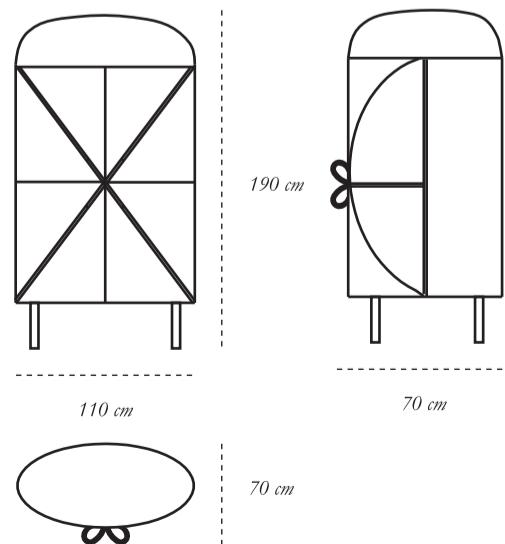

Bar Verde Rose

recommended use

Can be used in a residence or hotel

designer

Nika Zupanc

description

Cabinet

dimension

width 110 cm

depth 70 cm

height 190 cm

material

Plywood, MDF, Metal

CARE Clean gently with dry soft cloth • In case of spillage of water wipe immediately

Each piece in the 88 Secrets collection exalts the handmade, the painstakingly crafted, the authentic. A piece may have slight variations and tiny imperfections but these are the marks of an artisan, a testament to the individuality of each work of art. It is our belief that these variations infuse our objets d'art with desire and we assert our right to make necessary qualitative changes.