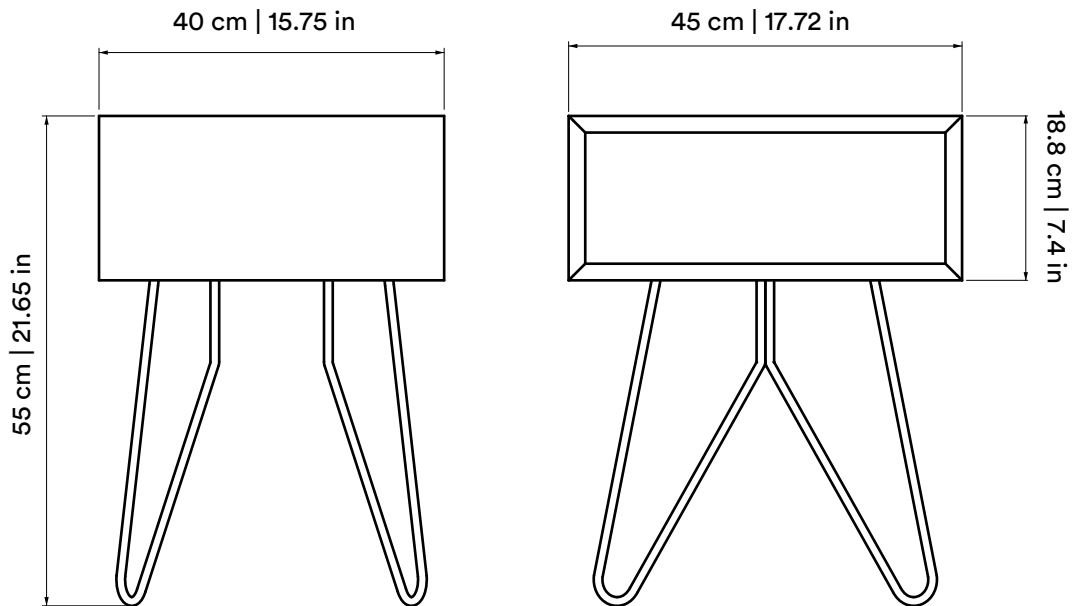

3020 Red matte
G_NV_RED

Black matte
G_NV_BLK

White matte
G_NV_WTE

Nove

Material

Solid Oak Wood
Powder-coated steel

Weight (kg)

11

Packaging Type

Box

Packaging Measurement

50 x 44 x 24 cm

Packaging Weight (kg)

1 unit - 12 kg

Care Instructions

Use a soft dry cloth to clean.

Do not use any cleaners with chemicals or harsh abrasives.

Use a stand to avoid direct contact of hot or wet with the surface.

Avoid direct contact of the objects in the sun for a very long time.

Customize

Wood type

Legs colour