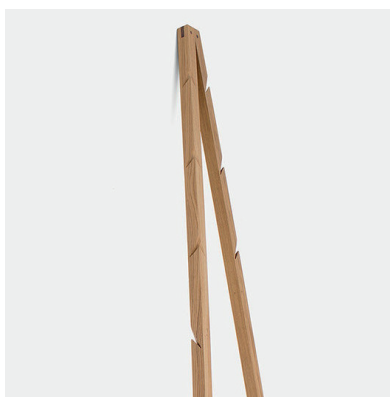

Pendura

Product Features

Product Type

Coat Stand

Environment

Interior

The Pendura Coat Stand beauty lies in its open simplicity, resulting in a minimal storage solution. This artful and geometric silhouette is made of solid wood and it's available in oak or four different captivating colours. It can be a protruding element in a room, yet with its clear lines seamlessly blends into your space. With eight different notches, you can safely hang your coats and scarves on The Pendura Coat Stand or just let the design speak for itself.

Design by Mendes Macedo

Made in Portugal

Pendura

Solid Ash Wood
1016 Yellow
G_PEN_YEL

Solid Ash Wood
6034 Pastel Blue
G_PEN_BLU

Solid Ash Wood
3020 Red matte
G_PEN_RED

Solid Ash Wood
Black
G_PEN_BLK

Solid Oak Wood
Natural
G_PEN_NOAK

Pendura

Material

Solid oak or ash wood
and solid sucupira wood

Weight

4,2 kg

Packaging Type

Box

Packaging Measurement