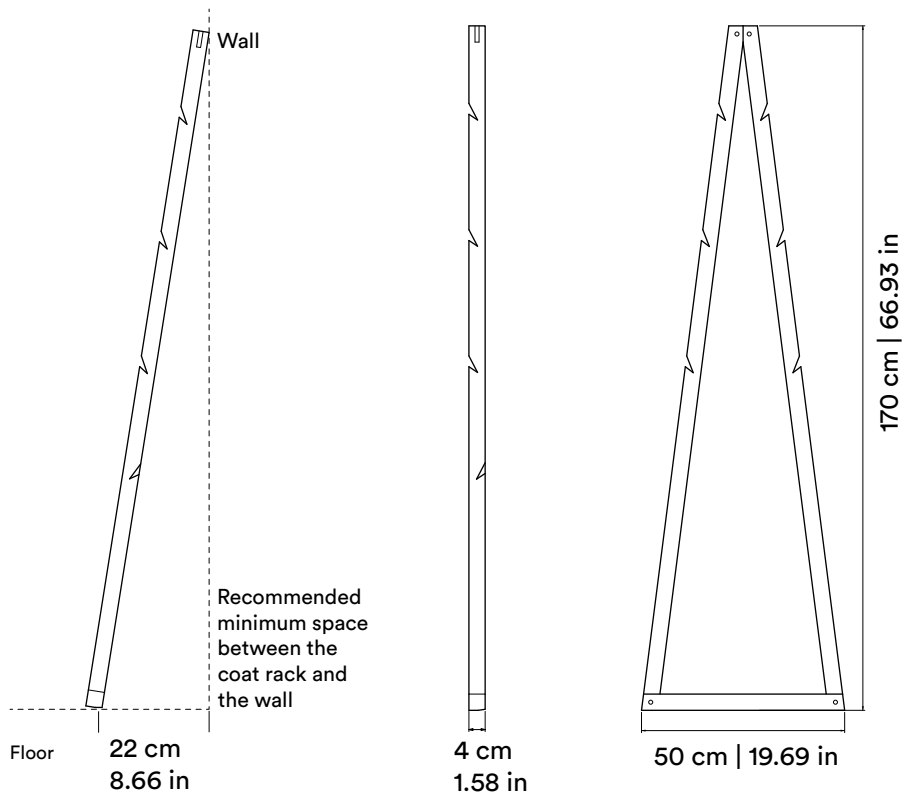

Pendura

Product Features

Product Type

Coat Stand

Environment

Interior

The Pendura Coat Stand beauty lies in its open simplicity, resulting in a minimal storage solution. This artful and geometric silhouette is made of solid wood and it's available in oak or four different captivating colours. It can be a protruding element in a room, yet with its clear lines seamlessly blends into your space. With eight different notches, you can safely hang your coats and scarves on The Pendura Coat Stand or just let the design speak for itself.

Pendura

Material

Solid oak or ash wood
and solid sucupira wood

Weight

4,2 kg

Packaging Type

Box

Packaging Measurement