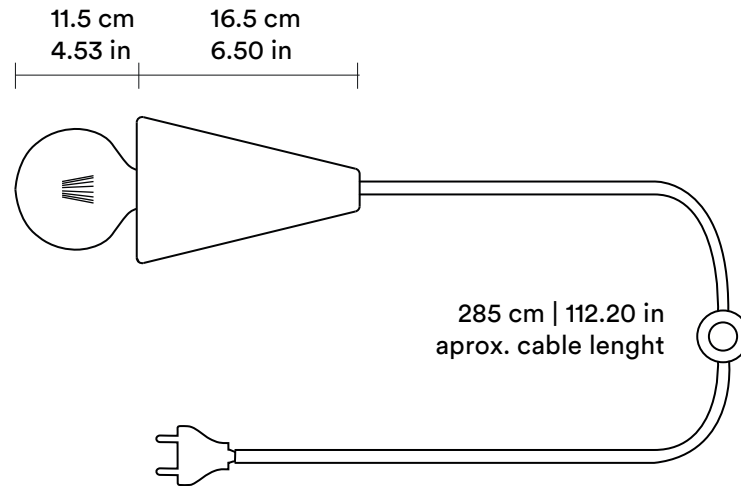

Light cork
Mint Green textile cord
GSIN_LGMT
GSIN_LGMT_UK

Light cork
Mint Green textile cord
GSIN_LGMT_B (with bulb)
GSIN_LGMT_B_UK (with bulb)

Sino pose

Material

Solid light cork
Electric textile cable

Weight

without bulb - 0,5 kg
with bulb - 0,6 kg

Light Specification

Lumen, Kelvin and Ra Value depends on which bulb is used.

Light Source & Energy Efficiency Class

E27. Compatible with bulbs of the energy classes: A++ to A

Bulb (optional)

LED Globe filament 4W 2200K

Plug type

C or G

galulastudio.com

Voltage (V)

220V

Classification

CE and IP20

Packaging Type

Giftbox

Packaging Measurement

without bulb - 16 x 11 x 30 cm
with bulb - 27 x 19,4 x 12,5 cm

Packaging Weight

without bulb - 0,7 kg
with bulb - 0,8 kg

Care Instructions

Use a soft dry cloth to clean.

Do not use any cleaners with chemicals or harsh abrasives.