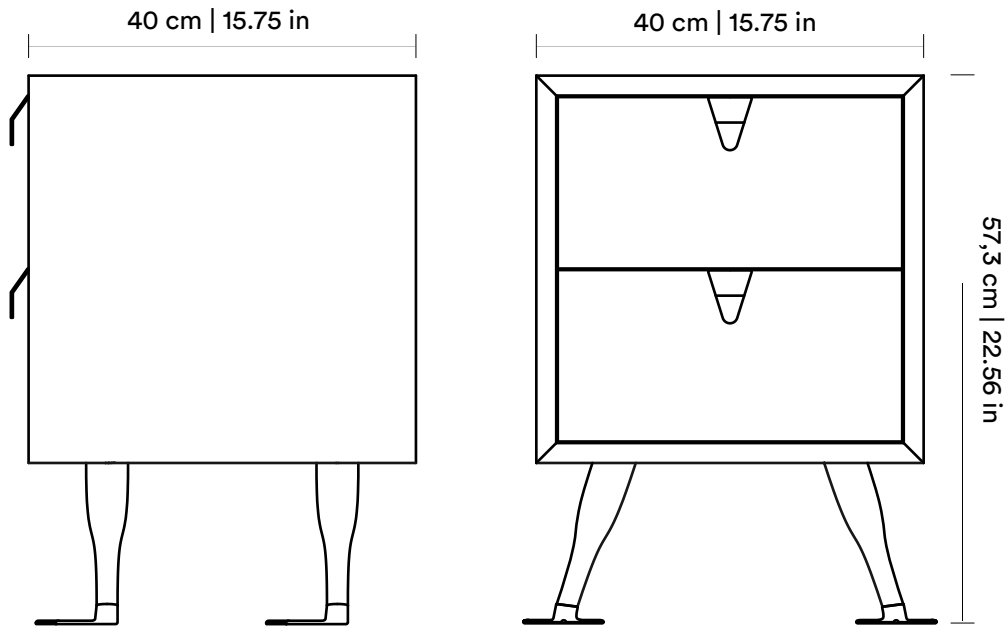

G_TIO_WY

Material

Exterior - Solid oak and MDF veneered with Oak

Legs - Solid oak

Drawers - MDF matte lacquered in white

Handle - Lacquered steel in yellow

Feet - Lacquered aluminium in yellow

Weight

19 kg

Packaging Type

Box

Packaging Measurement

45 x 45 x 65 cm

Packaging Weight

22 kg

Care Instructions

Use a soft dry cloth to clean.

Do not use any cleaners with chemicals or harsh abrasives.

Use a stand to avoid direct contact of hot or wet with the surface.

Avoid direct contact of the objects in the sun for a very long time.

Customize

The wood type

The drawers colour

The Handle and feet colour