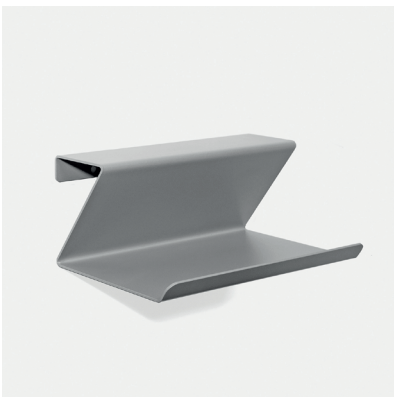

Grey matte
GVC_GRY