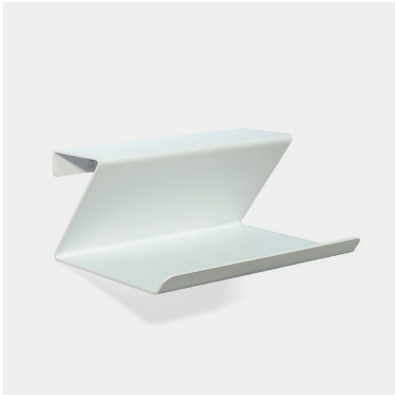

Vinco

White matte
GVC_WTE