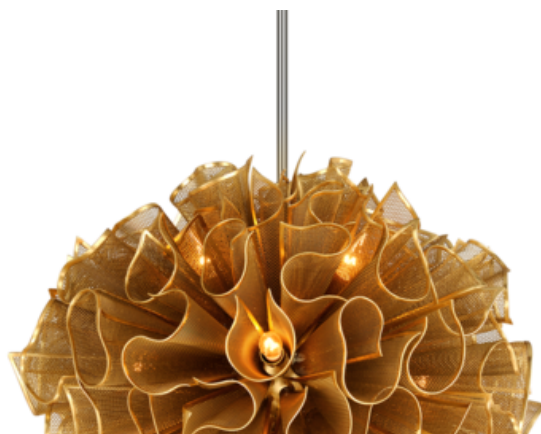

Pulse

Product ID **218-412-CE**

DIMENSIONAL INFORMATION

Height	77.47cm
ADA Compliant	No
Hanging Type	STEM - ADJUSTABLE -
Canopy/Backplate	15.24cm D
Diameter	77.47cm
Maximum Height	200.03cm
Weight	18.00kg.