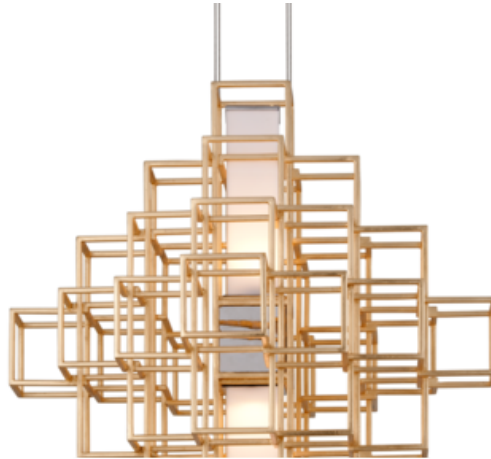

Metropolis

Product ID **242-42-CE**

DIMENSIONAL INFORMATION

Height	76.84cm
ADA Compliant	No
Hanging Type	- 10' Aircraft Cable
Canopy/Backplate	17.78cmW X 0.00cmH
Width	71.12cm
Minimum Height	93.98cm
Maximum Height	366.40cm
Weight	57.05kg.