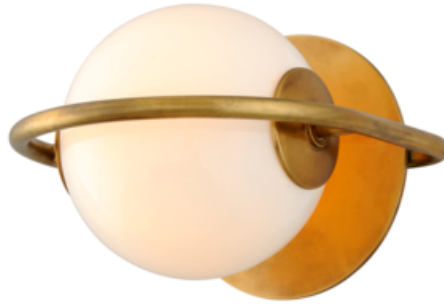

Everley

Product ID **273-11-CE**

CORBETT LIGHTING

DIMENSIONAL INFORMATION

Height	15.24cm
ADA Compliant	No
Hanging Type	-
Canopy/Backplate	15.24cm D
Width	21.59cm
Extension	24.13cm
Top To Center	7.62cm

SHIPPING INFORMATION

Carton 1	38.10cm x 33.02cm x 35.56cm
Carton 1 Weight	3.63kg.
Shipping Method	UPS

LAMPING INFORMATION

Bulb 1	
(1) 40 Watt Max 220-240	
Bulb Included	No
Socket Type	G9 Wedgebase Xenon
IP Rating	Dry
Plug In	No

AVAILABLE FINISHES

Vintage Brass

JOB/LOCATION

QUANTITY

NOTES