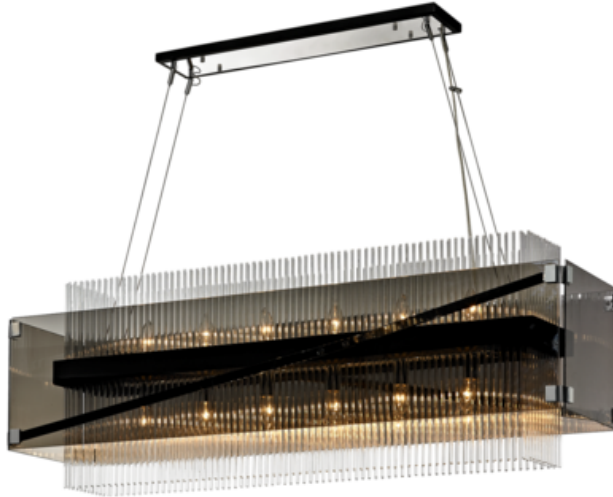

# Apollo

Product ID **F5908-CE**

# TROY LIGHTING

Est. 1963

## DIMENSIONAL INFORMATION

Height	<b>44.45cm</b>
Length	<b>126.37cm</b>
ADA Compliant	<b>No</b>
Hanging Type	<b>CABLE - 120</b>
Canopy/Backplate	<b>12.70cmW X 0.00cmH</b>
Width	<b>31.75cm</b>
Minimum Height	<b>66.04cm</b>
Maximum Height	<b>314.96cm</b>