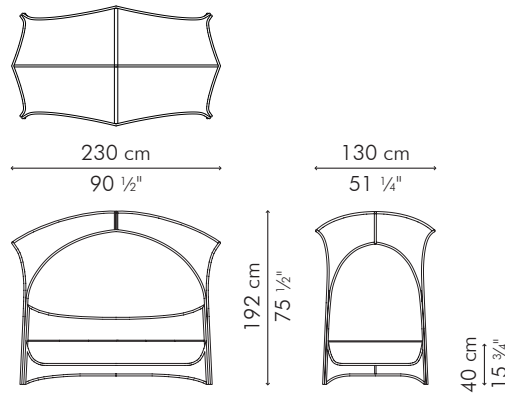

### OUTDOOR

	80.5 kg / 178 lbs
	130.5 kg / 288 lbs
	4.43 m³, 1/4
	SEAT 5.10 m / 5.70 yds
	PILLOWS 4 pcs 56 x 56 cm / 22" x 22" 2.60 m / 2.80 yds
	3 pcs 51 x 51 cm / 20" x 20" 1.80 m / 1.95 yds
	4 pcs 49 x 33 cm / 19" x 13" 2.40 m / 2.60 yds