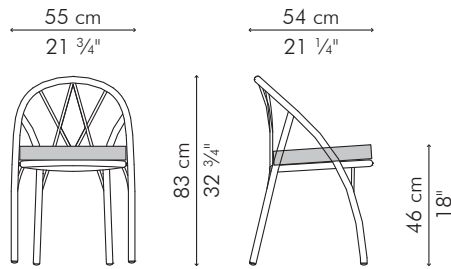

HAGIA

KENETHCOBONPUE

EASY ARMCHAIR
SIDE CHAIR

⚙ polyethylene, nylon, steel

⚙ polyethylene, nylon, aluminum

EASY ARMCHAIR

OUTDOOR

- 7.5 kg / 17 lbs
- 10.5 kg / 23 lbs
- 0.39 m³
- 1.20 m / 1.30 yds

OUTDOOR polyethylene, nylon, steel

CAEHG-BL-2331OD-UF

Sunbrella Spectrum Graphite

CAEHG-WW-2331OD-UF

Sunbrella Spectrum Dove

SIDE CHAIR

OUTDOOR

5 kg / 11 lbs

0 kg / 0 lbs

0.31 m³

0.90 m / 1.00 yds

OUTDOOR polyethylene, nylon, aluminum

CSHG-BL-2132OD-UF

 Sunbrella Spectrum Graphite

CSHG-WW-2132OD-UF

 Sunbrella Spectrum Dove