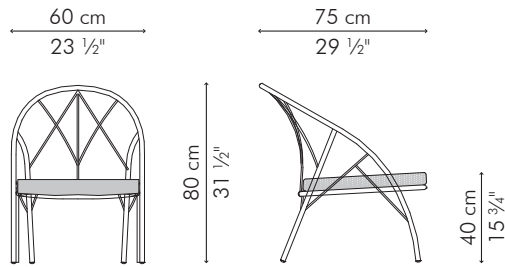

HAGIA

KENETHCOBONPUE

EASY ARMCHAIR
SIDE CHAIR

⚙ polyethylene, nylon, steel

⚙ polyethylene, nylon, aluminum

EASY ARMCHAIR

OUTDOOR

- 7.5 kg / 17 lbs
- 10.5 kg / 23 lbs
- 0.39 m³
- 1.20 m / 1.30 yds

OUTDOOR polyethylene, nylon, steel

CAEHG-BL-2331OD-UF

Sunbrella Spectrum Graphite

CAEHG-WW-2331OD-UF

Sunbrella Spectrum Dove

SIDE CHAIR

OUTDOOR

5 kg / 11 lbs

0 kg / 0 lbs

0.31 m³

0.90 m / 1.00 yds

OUTDOOR polyethylene, nylon, aluminum

CSHG-BL-2132OD-UF

 Sunbrella Spectrum Graphite

CSHG-WW-2132OD-UF

 Sunbrella Spectrum Dove