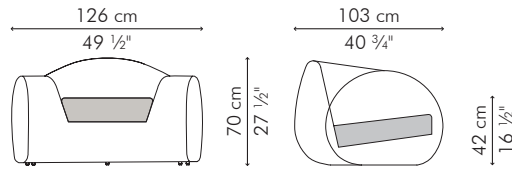

LOLAH

KENETHCOBONPUE

EASY ARMCHAIR

🏠 rattan, nylon

⚙️ polyethylene, nylon, aluminum

EASY ARMCHAIR

INDOOR

17 kg / 38 lbs

24 kg / 53 lbs

1.05 m³

SEAT 1.80 m / 1.95 yds

PILLOWS 1 pc 51 x 43 cm / 20" x 17"
0.60 m / 0.65 yds

OUTDOOR

19.5 kg / 43 lbs

26.5 kg / 59 lbs

1.01 m³