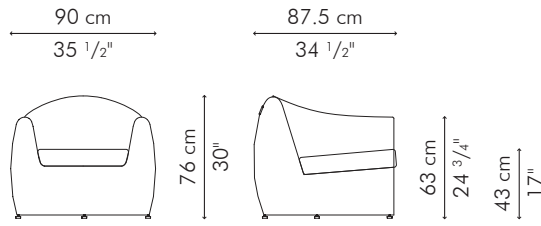

EASY ARMCHAIR