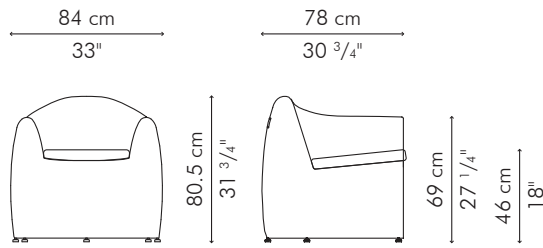

CLUB CHAIR

INDOOR

OUTDOOR

16.5 kg / 36 lbs

19 kg / 42 lbs

22.5 kg / 50 lbs

24.5 kg / 54 lbs

0.58 m³

0.55 m³

SEAT

0.65 m / 0.70 yds

INDOOR abaca, nylon, steel

CCLU-B-3331-UF

Linen Olive Sheen

OUTDOOR polyethylene, nylon, steel

CCLU-B-3331OD-UF

Sunbrella Taupe

CCLU-WW-3331OD-UF

Spectrum Dove