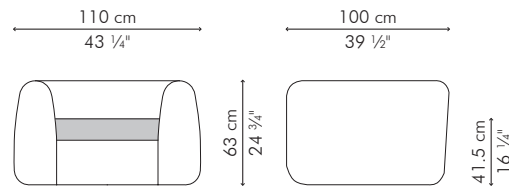

MATILDA

KENETHCOBONPUE

EASY ARMCHAIR
EASY CHAIR

🏠 rattan

⚙️ polyethylene, aluminum

EASY ARMCHAIR

INDOOR

17 kg / 37 lbs

22 kg / 49 lbs

0.78 m³

2.10 m / 2.30 yds

PILLOWS 1 pc 46 x 46 cm / 18" x 18"
0.55 m / 0.60 yds
1 pc 49 x 33 cm / 19" x 13"
0.60 m / 0.65 yds

INDOOR rattan

CAEMD-B-4324-UF

-  Naranja Camel
-  Naranja Brown

OUTDOOR polyethylene, aluminum