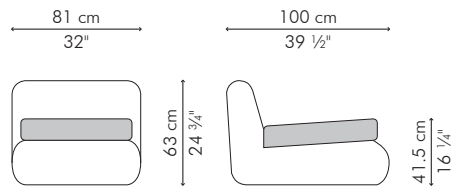

EASY CHAIR

INDOOR

12 kg / 25 lbs

17 kg / 38 lbs

0.62 m³

2.10 m / 2.30 yds

INDOOR rattan

CEMD-B-3224-UF

Naranja Camel

OUTDOOR polyethylene, aluminum

CEMD-B-3224OD-UF-A

Sunbrella Taupe

CEMD-WW-3224OD-UF1-A

Sunbrella Taupe

CEMD-WW-3224OD-UF2-A

Spectrum Dove