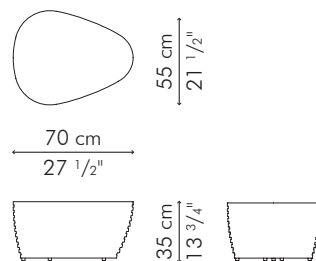

END TABLE

OUTDOOR

3.5 kg / 8 lbs

5 kg / 11 lbs

0.16 m³

GLASS

4 kg / 9 lbs

21 kg / 46 lbs

0.09 m³

Standard glass size:

68 cm D x 53 cm W x 6 mm thickness
(26 3/4" D x 20 3/4" W x 1/4"), frosted, swiped edge

OUTDOOR

polyethylene, aluminum

Brown

TEOS-B-2713OD-G

Whitewash

TEOS-WW-2713OD-G