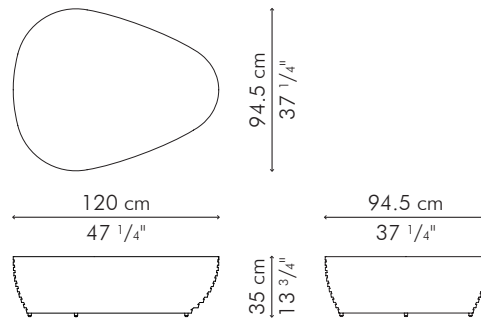

### OUTDOOR

6.5 kg / 14 lbs

10.5 kg / 23 lbs

0.43 m<sup>3</sup>

### GLASS

21 kg / 46 lbs

49 kg / 108 lbs

0.23 m<sup>3</sup>

#### Standard glass size:

118 cm D x 92.5 cm W x 10 mm thickness  
(46 1/2" D x 36 1/2" W x 3/8"), frosted, swiped edge

#### Standard glass size:

68 cm D x 53 cm W x 6 mm thickness  
(26 3/4" D x 20 3/4" W x 1/4"), frosted, swiped edge