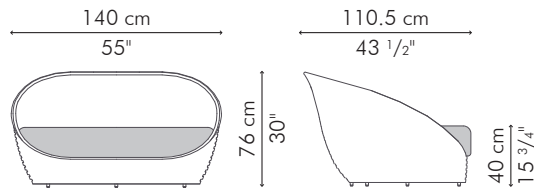

OASIS

KENETHCOBONPUE

LOVESEAT

☀ polyethylene, aluminum

LOVESEAT

OUTDOOR

25.5 kg / 56 lbs

33 kg / 73 lbs

1.34 m³

SEAT 3.60 m / 4.00 yds
 PILLOWS 2 pc 61 x 61 cm / 24" x 24"
 1.40 m / 1.50 yds
 3 pc 51 x 51 cm / 20" x 20"
 1.80 m / 1.95 yds
 2 pc 49 x 33 cm / 19" x 13"
 1.20 m / 1.30 yds

OUTDOOR polyethylene, aluminum