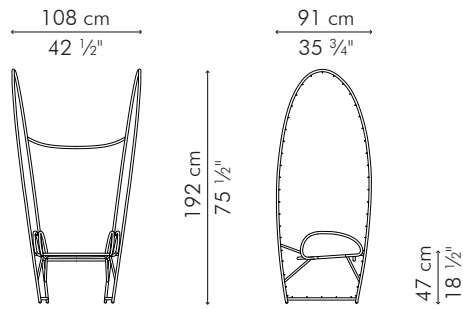

PAPILLON

KENETHCOBONPUE

EASY ARMCHAIR
OTTOMAN

☼ polyethylene, steel

EASY ARMCHAIR

OUTDOOR

-  23.5 kg / 52 lbs
-  35.5 kg / 78 lbs
-  2.69 m³
-  1.25 m / 1.40 yds

OUTDOOR polyethylene, steel

CAEPP-WW-3775OD-UF

 Sunbrella Glacier

OTTOMAN

OUTDOOR

-  7 kg / 15 lbs
-  10 kg / 22 lbs
-  0.24 m³

OUTDOOR polyethylene, steel

 OTHP-WW-3021OD-UF