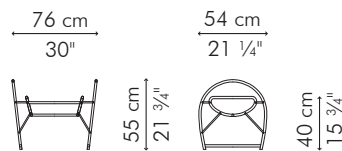

PAPILLON

KENETHCOBONPUE

EASY ARMCHAIR
OTTOMAN

☼ polyethylene, steel

EASY ARMCHAIR

OUTDOOR

-  23.5 kg / 52 lbs
-  35.5 kg / 78 lbs
-  2.69 m³
-  1.25 m / 1.40 yds

OUTDOOR polyethylene, steel

CAEPP-WW-3775OD-UF

 Sunbrella Glacier

OTTOMAN

OUTDOOR

-  7 kg / 15 lbs
-  10 kg / 22 lbs
-  0.24 m³

OUTDOOR polyethylene, steel

 OTHP-WW-3021OD-UF