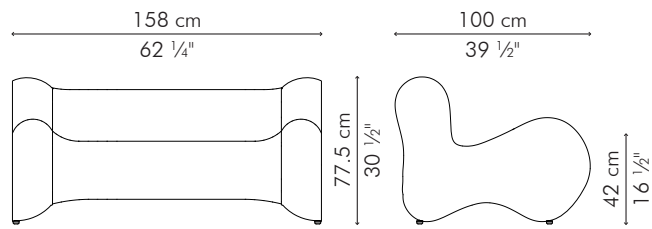

### INDOOR

34 kg / 75 lbs

40 kg / 88 lbs

1.42 m<sup>3</sup>

3.45 m / 3.85 yds

### OUTDOOR

38 kg / 84 lbs

44 kg / 97 lbs

1.37 m<sup>3</sup>

**INDOOR** abaca, nylon, steel

LSPG-B-6229-UF

 Sunbrella Taupe

LSPG-N-6229-UF