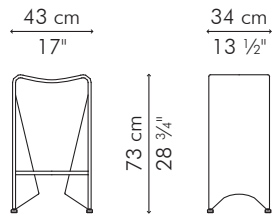

PIGALLE

KENETHCOBONPUE

BARSTOOL

🏠 abaca, nylon, stainless steel, steel

⚙️ polyethylene, nylon, stainless steel, steel

BARSTOOL

INDOOR

 6 kg / 13 lbs

 8 kg / 18 lbs

 0.13 m³

OUTDOOR

7.5 kg / 17 lbs

9 kg / 20 lbs

0.13 m³

INDOOR abaca, nylon, stainless steel, steel

Brown