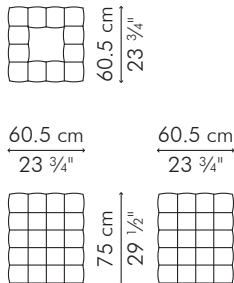

Standard glass size:
137 cm D x 223.5 cm W x 12 mm thickness
(54" D x 88" W x 1/2"), pencil edge

INDOOR rattan, rattan peel, steel

Brown	TDYY-B-6329-G
Natural	TDYY-N-6329-G

OUTDOOR polyethylene, steel

Brown	TDYY-B-6329OD-G
Natural	TDYY-N-6329OD-G

DINING TABLE, round

	INDOOR	OUTDOOR	GLASS
	41 kg / 90 lbs	43 kg / 95 lbs	65 kg / 143 lbs
	47 kg / 104 lbs	51 kg / 112 lbs	110 kg / 243 lbs
	0.76 m ³	0.73 m ³	0.45 m ³

Standard glass size:
152 cm Ø x 12 mm thickness
(60" Ø x 1/2"), pencil edge

Standard glass size:
137 cm D x 137 cm W x 12 mm thickness
(54" D x 54" W x 1/2"), pencil edge

INDOOR rattan, rattan peel, steel

OUTDOOR polyethylene, steel

Brown	TDYY-B-2929-G
Natural	TDYY-N-2929-G

Brown	TDYY-B-2929OD-G
Natural	TDYY-N-2929OD-G

DINING TABLE, square small

	INDOOR	OUTDOOR	GLASS
	18 kg / 40 lbs	19.5 kg / 43 lbs	42 kg / 93 lbs
	19.5 kg / 43 lbs	22.5 kg / 50 lbs	77 kg / 170 lbs
	0.33 m ³	0.32 m ³	0.30 m ³

Standard glass size:
122 cm D x 122 cm W x 12 mm thickness
(48" D x 48" W x 1/2"), pencil edge