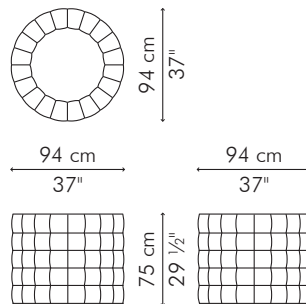

Standard glass size:
137 cm D x 223.5 cm W x 12 mm thickness
(54" D x 88" W x 1/2"), pencil edge

INDOOR rattan, rattan peel, steel

Brown	TDYY-B-6329-G
Natural	TDYY-N-6329-G

OUTDOOR polyethylene, steel

Brown	TDYY-B-6329OD-G
Natural	TDYY-N-6329OD-G

DINING TABLE, round

	INDOOR	OUTDOOR	GLASS
	41 kg / 90 lbs	43 kg / 95 lbs	65 kg / 143 lbs
	47 kg / 104 lbs	51 kg / 112 lbs	110 kg / 243 lbs
	0.76 m ³	0.73 m ³	0.45 m ³

Standard glass size:
152 cm Ø x 12 mm thickness
(60" Ø x 1/2"), pencil edge

Standard glass size:
137 cm D x 137 cm W x 12 mm thickness
(54" D x 54" W x 1/2"), pencil edge

INDOOR rattan, rattan peel, steel

OUTDOOR polyethylene, steel

Brown	TDYY-B-2929-G
Natural	TDYY-N-2929-G

Brown	TDYY-B-2929OD-G
Natural	TDYY-N-2929OD-G

DINING TABLE, square small

	INDOOR	OUTDOOR	GLASS
	18 kg / 40 lbs	19.5 kg / 43 lbs	42 kg / 93 lbs
	19.5 kg / 43 lbs	22.5 kg / 50 lbs	77 kg / 170 lbs
	0.33 m ³	0.32 m ³	0.30 m ³

Standard glass size:
122 cm D x 122 cm W x 12 mm thickness
(48" D x 48" W x 1/2"), pencil edge