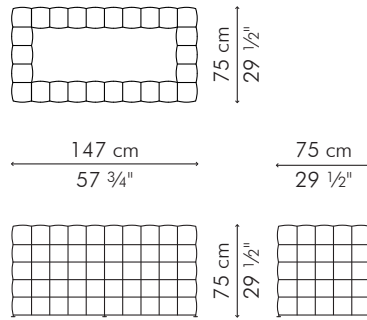

DINING TABLE, rectangular

	INDOOR	OUTDOOR	GLASS
	39 kg / 86 lbs	41 kg / 90 lbs	110 kg / 243 lbs
	43 kg / 95 lbs	45 kg / 99 lbs	155 kg / 342 lbs
	0.97 m³	0.97 m³	0.53 m³

Standard glass size:
137 cm D x 223.5 cm W x 12 mm thickness
(54" D x 88" W x 1/2"), pencil edge

INDOOR rattan, rattan peel, steel

Brown	TDYY-B-6329-G
Natural	TDYY-N-6329-G

OUTDOOR polyethylene, steel

Brown	TDYY-B-6329OD-G
Natural	TDYY-N-6329OD-G