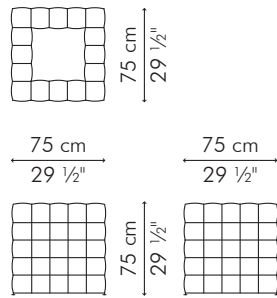

DINING TABLE, square regular

	INDOOR	OUTDOOR	GLASS
	24 kg / 53 lbs	26 kg / 57 lbs	53 kg / 117 lbs
	28 kg / 62 lbs	30 kg / 66 lbs	93 kg / 205 lbs
	0.49 m³	0.47 m³	0.37 m³

Standard glass size:
137 cm D x 137 cm W x 12 mm thickness
(54" D x 54" W x 1/2"), pencil edge

INDOOR rattan, rattan peel, steel

OUTDOOR polyethylene, steel

Brown	TDYY-B-2929-G
Natural	TDYY-N-2929-G

Brown	TDYY-B-2929OD-G
Natural	TDYY-N-2929OD-G