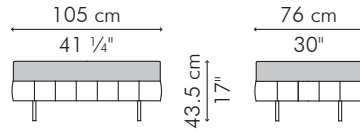

0.68 m³

1.80 m / 2.00 yds

OUTDOOR

29.5 kg / 65 lbs

34 kg / 75 lbs

0.65 m³

INDOOR rattan, rattan peel, stainless steel, steel

CAEYY-B-3628-UF

OTTOMAN, large

INDOOR

14 kg / 31 lbs

17 kg / 38 lbs

0.41 m³

2.20 m / 2.45 yds

OUTDOOR

15 kg / 33 lbs