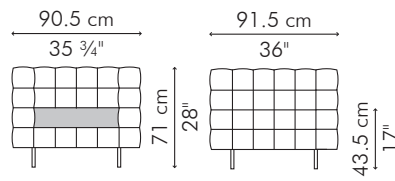

YIN & YANG

KENETHCOBONPUE

EASY ARMCHAIR
OTTOMAN

🏠 rattan peel, rattan, steel, stainless steel
⚙️ polyethylene, steel, stainless steel

EASY ARMCHAIR, deep

INDOOR

29 kg / 64 lbs

33.5 kg / 74 lbs

0.68 m³

1.80 m / 2.00 yds

OUTDOOR

29.5 kg / 65 lbs

34 kg / 75 lbs

0.65 m³

INDOOR rattan, rattan peel, stainless steel, steel

CAEYY-B-3628-UF

OTTOMAN, large

INDOOR

14 kg / 31 lbs

17 kg / 38 lbs

0.41 m³

2.20 m / 2.45 yds

OUTDOOR

15 kg / 33 lbs