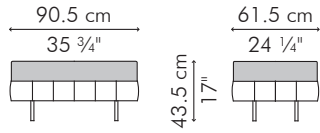

OTTOMAN, regular