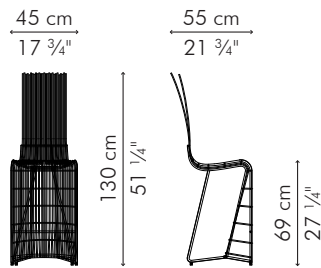

YODA
KENETHCOBONPUE

BARSTOOL

🏠 rattan, nylon, steel

BARSTOOL

INDOOR

 8.5 kg / 19 lbs

 0.38 m³

INDOOR rattan, nylon, steel