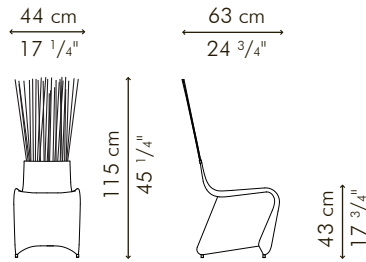

YODA

KENETHCOBONPUE

SIDE CHAIR

🏠 rattan, nylon, steel

SIDE CHAIR

INDOOR

-  6 kg / 13 lbs
-  15.5 kg / 34 lbs
-  0.36 m³
-  2
-  0.55 m / 0.60 yds

INDOOR rattan, nylon, steel