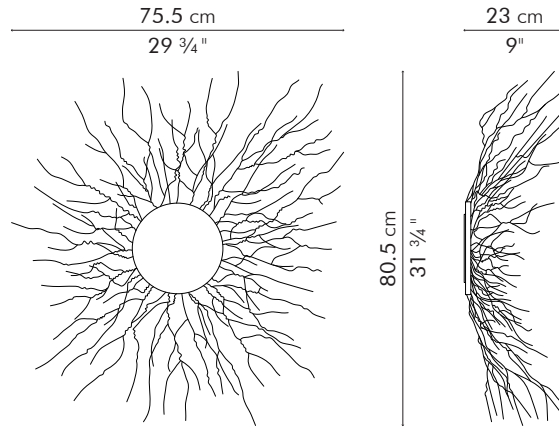

## MIRROR FRAME, with large mirror

INDOOR

 1 kg / 2 lbs

 3 kg / 7 lbs

 0.10 m<sup>3</sup>

mirror glass  
20 cm Ø x 6 mm thickness  
(8" Ø x 1/4")

INDOOR Salago fiber, powder-coated steel, mirror glass

Green

## MIRROR FRAME, with small mirror

### INDOOR

 1 kg / 2 lbs

 3.5 kg / 8 lbs

 0.09 m³

mirror glass  
15 cm Ø x 6 mm thickness  
(86" Ø x 1/4")