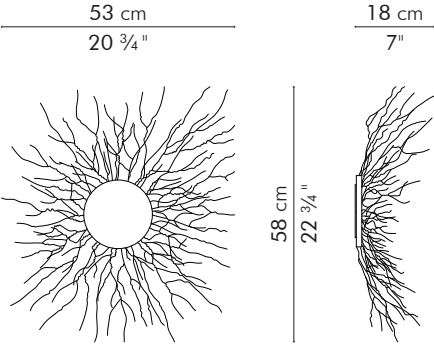

## MIRROR FRAME, with large mirror

INDOOR

 1 kg / 2 lbs

 3 kg / 7 lbs

 0.10 m<sup>3</sup>

mirror glass  
20 cm Ø x 6 mm thickness  
(8" Ø x 1/4")

INDOOR Salago fiber, powder-coated steel, mirror glass

Green

## MIRROR FRAME, with small mirror

### INDOOR

 1 kg / 2 lbs

 3.5 kg / 8 lbs

 0.09 m³

mirror glass  
15 cm Ø x 6 mm thickness  
(86" Ø x 1/4")