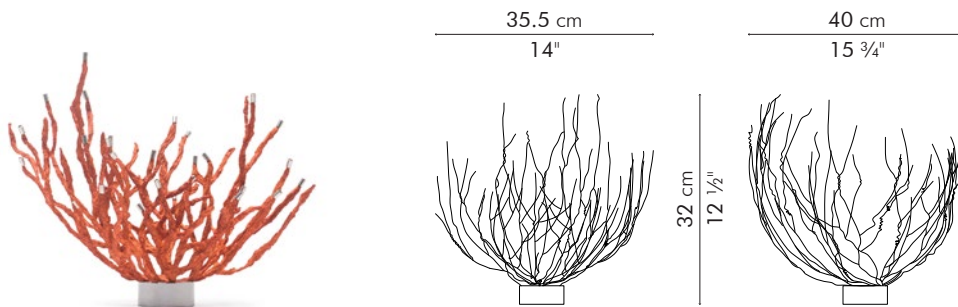

TABLE DECOR, large

INDOOR

- 1 kg / 2 lbs
- 2 kg / 5 lbs
- 0.042 m³

INDOOR Salago fiber, powder-coated steel, copper or stainless steel tubes

Green

DTCR-G-1719

Silver

DTCR-S-1719

Teal

DTCR-TL-1719

TABLE DECOR, small tall

INDOOR

 0.5 kg / 1 lb

 1 kg / 2 lbs

 0.019 m³

INDOOR Salago fiber, powder-coated steel, copper or stainless steel tubes

Bright Red

DTCR-BR-1328

TABLE DECOR, small short

INDOOR

 0.25 kg / 0.5 lb

 1 kg / 2 lbs

 0.007 m³

INDOOR Salago fiber, powder-coated steel, copper or stainless steel tubes