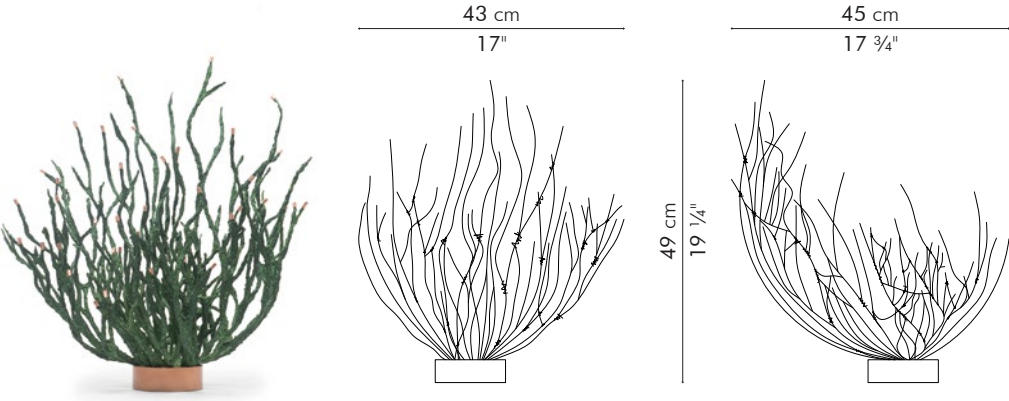

TABLE DECOR, large

INDOOR

- 1 kg / 2 lbs
- 2 kg / 5 lbs
- 0.042 m³

INDOOR Salago fiber, powder-coated steel, copper or stainless steel tubes

Green

DTCR-G-1719

Silver

DTCR-S-1719

Brown

DTCR-B-1719

Terracotta

DTCR-TC-1719

Black

DTCR-BL-1719

Cream

DTCR-C-1719

Teal

DTCR-TL-1719

TABLE DECOR, small tall

INDOOR

 0.5 kg / 1 lb

 1 kg / 2 lbs

 0.019 m³

INDOOR Salago fiber, powder-coated steel, copper or stainless steel tubes