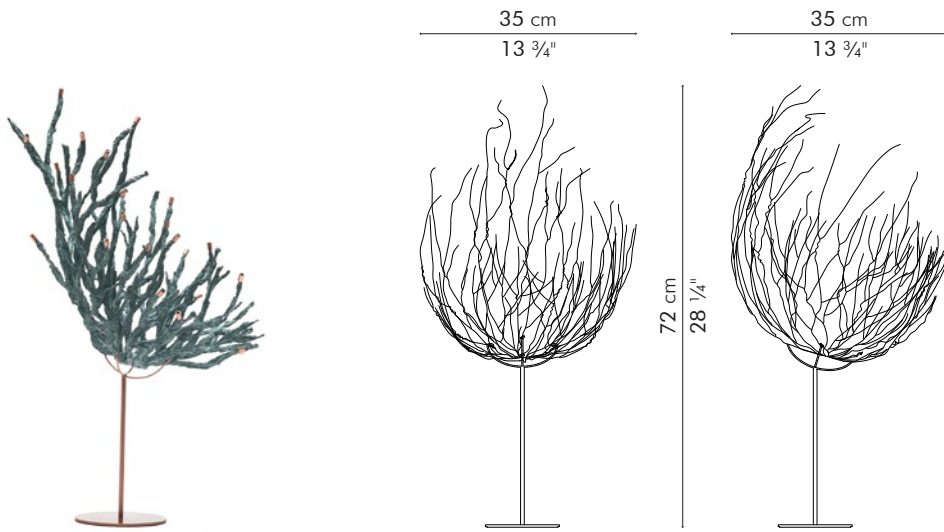

TABLE DECOR, large

INDOOR

- 1 kg / 2 lbs
- 2 kg / 5 lbs
- 0.042 m³

INDOOR Salago fiber, powder-coated steel, copper or stainless steel tubes

Green

DTCR-G-1719

Silver

DTCR-S-1719

Brown

DTCR-B-1719

Terracotta

DTCR-TC-1719

Black

DTCR-BL-1719

Cream

DTCR-C-1719

Teal

DTCR-TL-1719

TABLE DECOR, small tall

INDOOR

 0.5 kg / 1 lb

 1 kg / 2 lbs

 0.019 m³

INDOOR Salago fiber, powder-coated steel, copper or stainless steel tubes

Bright Red

DTCR-BR-1328

TABLE DECOR, small short

INDOOR

 0.25 kg / 0.5 lb

 1 kg / 2 lbs

 0.007 m³

INDOOR Salago fiber, powder-coated steel, copper or stainless steel tubes