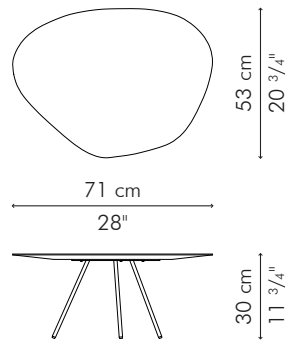

COFFEE TABLE, medium

INDOOR

5 kg / 11 lbs

6.5 kg / 14 lbs

0.15 m³

OUTDOOR

16.5 kg / 36 lbs

20.5 kg / 45 lbs

0.15 m³

INDOOR sapele, macassar or walnut, steel

Black

TCPB-BL-2811S

Natural Macassar

TCPB-M-2811M

Natural Walnut

TCPB-WN-2811W

OUTDOOR steel

Black

TCPB-BL-2811OD

Outdoor
Macassar

TCPB-M-2811OD

Outdoor
Walnut

TCPB-WN-2811OD

Denim

TCPB-DB-2811OD

Warm Gray

TCPB-WG-2811OD