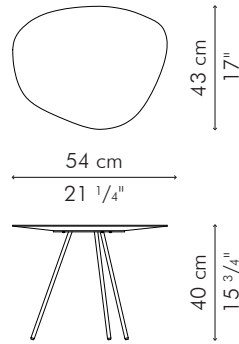

COFFEE TABLE, small

INDOOR

3.5 kg / 8 lbs

5 kg / 11 lbs

0.14 m³

OUTDOOR

9.5 kg / 21 lbs

14 kg / 31 lbs

0.14 m³

INDOOR sapele, macassar or walnut, steel

Black

TCPB-BL-2115S

Natural Macassar

TCPB-M-2115M

Natural Walnut

TCPB-WN-2115W

OUTDOOR steel

Black

TCPB-BL-2115OD

Outdoor
Macassar

TCPB-M-2115OD

Outdoor
Walnut

TCPB-WN-2115OD

Denim

TCPB-DB-2115OD

Warm Gray

TCPB-WG-2115OD