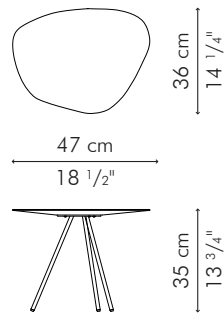

END TABLE, low

INDOOR

2.5 kg / 6 lbs

3.5 kg / 8 lbs

0.12 m³

OUTDOOR

7 kg / 15 lbs

10.5 kg / 23 lbs

0.12 m³

INDOOR sapele, macassar or walnut, steel

Black

TEPB-BL-1813S

Natural Macassar

TEPB-M-1813M

Natural Walnut

TEPB-WN-1813W

OUTDOOR steel

Black

TEPB-BL-1813OD

Outdoor
Macassar

TEPB-M-1813OD

Outdoor
Walnut

TEPB-WN-1813OD

Denim

TEPB-DB-1813OD

Warm Gray

TEPB-WG-1813OD