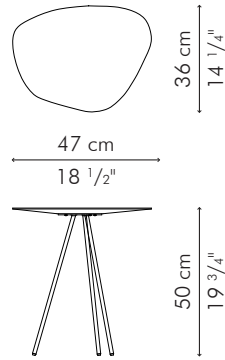

END TABLE, high

INDOOR

3 kg / 7 lbs

4.5 kg / 10 lbs

0.15 m³

OUTDOOR

7.5 kg / 17 lbs

11 kg / 24 lbs

0.15 m³

INDOOR sapele, macassar or walnut, steel

Black

TEPB-BL-1819S

Natural Macassar

TEPB-M-1819M

Natural Walnut

TEPB-WN-1819W

OUTDOOR steel

Black

TEPB-BL-1819OD

Outdoor
Macassar

TEPB-M-1819OD

Outdoor
Walnut

TEPB-WN-1819OD

Denim

TEPB-DB-1819OD

Warm Gray

TEPB-WG-1819OD