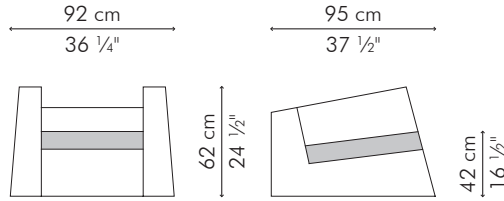

TILT!

KENETHCOBONPUE

EASY ARMCHAIR

🏠 maple or walnut

EASY ARMCHAIR

INDOOR

19 kg / 42 lbs

23.5 kg / 52 lbs

0.60 m³

1.90 m / 2.10 yds

INDOOR maple or walnut

CEATT-B-3624M-UF

 Picasso Natural

CEATT-WN-3624W-UF

 Picasso Natural