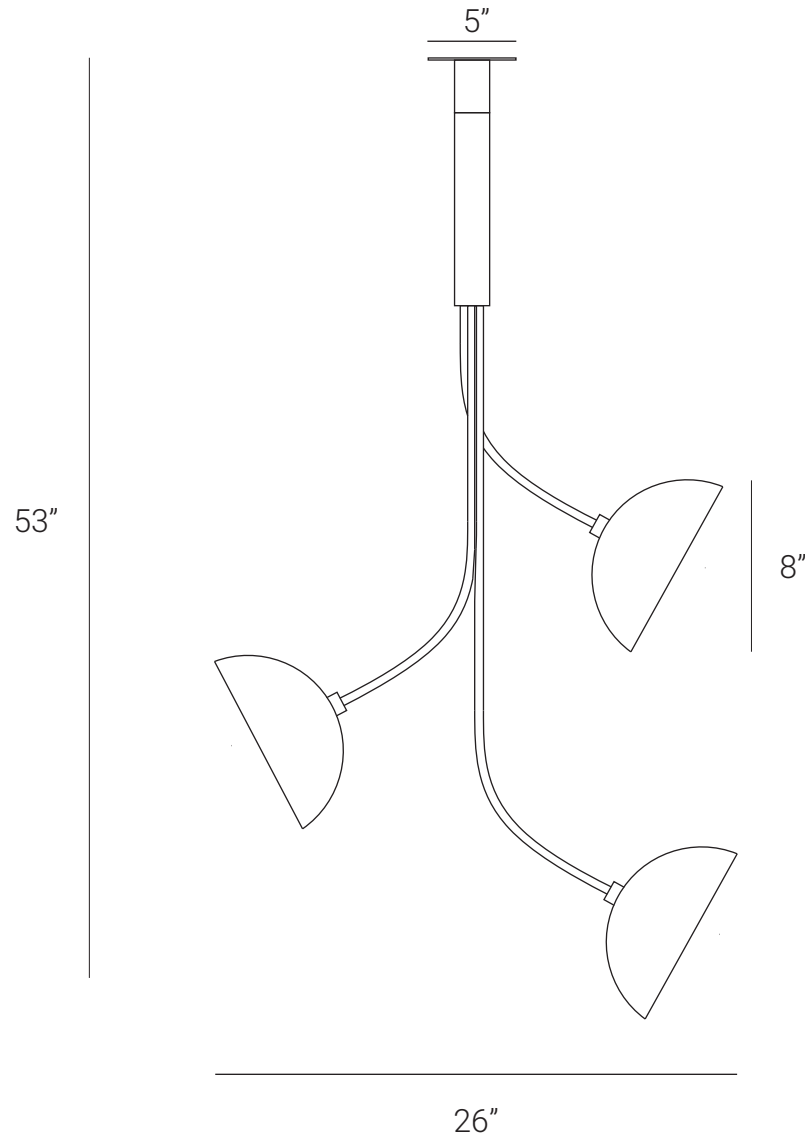

## RHYTHM (Three Brass Dome)

Rhythm series is a very unique and playful experiment. Rhythm is suggested to movement or action and rhythm is usually achieved through repetition of lines, shapes, colors and more. We have used all things of this series and it creates a visual beautiful form that looks like sculpture and provides a path for the viewer's eye to follow. Rhythm is naturally of one, two, three and four linear arms that join into a vertical slender body and long arm can possibly rotate up to 360 degrees and other arms can rotate up to 350 degrees.

# LAMP SHAPER

## PRODUCT SPECIFICATION

Series: RHYTHM

Product: CEILING LIGHT

Design: 2021

Product Code: LSR3BD

Product Weight: 5KG

Dimension: H-53", W-26", D-26"

Led Bulb Illumination: SOCKET BASE-E27,