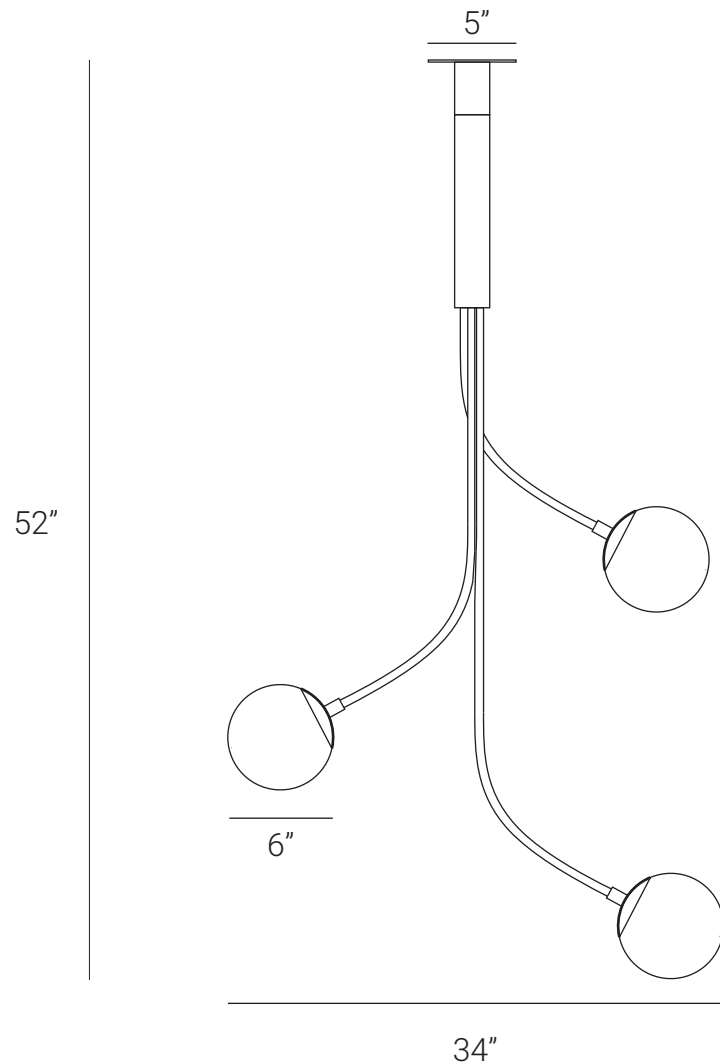

## RHYTHM (Three Glass Globe)

Rhythm series is a very unique and playful experiment. Rhythm is suggested to movement or action and rhythm is usually achieved through repetition of lines, shapes, colors and more. We have used all things of this series and it creates a visual beautiful form that looks like sculpture and provides a path for the viewer's eye to follow. Rhythm is natural of one, two, three and four linear arms that join into a vertical slender body and long arm can possibly rotate up to 360 degrees and other arms can rotate up to 350 degrees.

## PRODUCT SPECIFICATION

Series: RHYTHM

Product: CEILING LIGHT

Design: 2021

Product Code: LSR3GG

Product Weight: 5KG

Dimension: H-52", W-34", D-34"

Led Bulb Illumination: SOCKET BASE-E27,  
(3-9)W LED, COLOR TEMPERATURE, (2700-3000)  
KELVIN, VOLTAGE (220-240), CE APPROVED