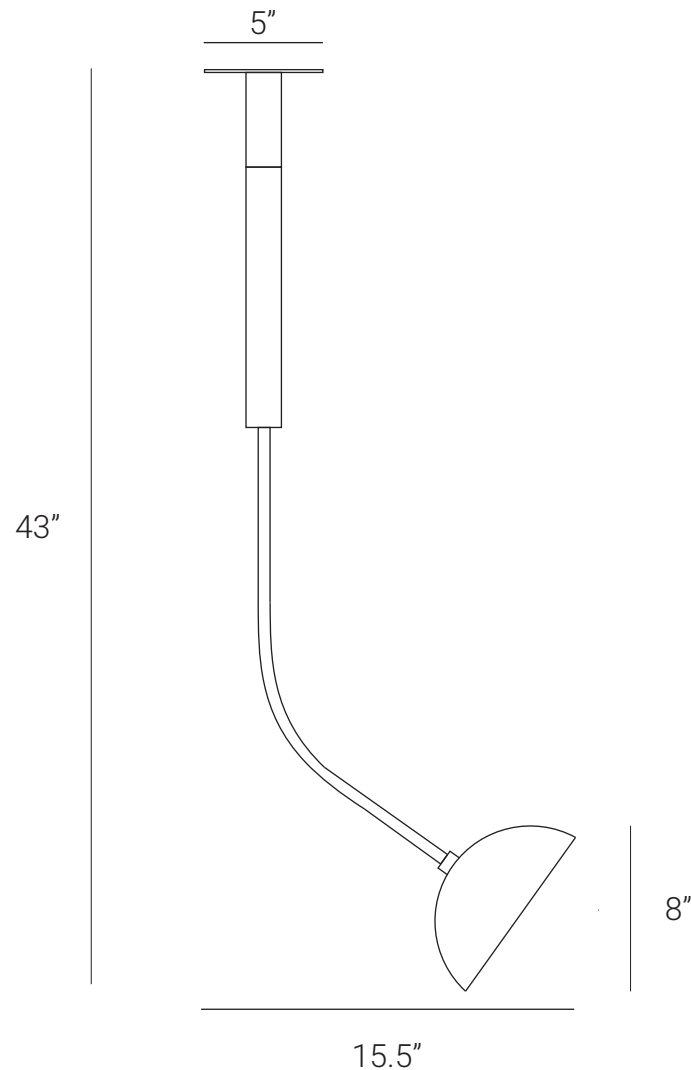

## RHYTHM (One Brass Dome)

Rhythm series is a very unique and playful experiment. Rhythm is suggested to movement or action and rhythm is usually achieved through repetition of lines, shapes, colors and more. We have used all things of this series and it creates a visual beautiful form that looks like sculpture and provides a path for the viewer's eye to follow. Rhythm is naturally of one, two, three and four linear arms that join into a vertical slender body and long arm can possibly rotate up to 360 degrees and other arms can rotate up to 350 degrees.

## PRODUCT SPECIFICATION

Series: RHYTHM

Product: CEILING LIGHT

Design: 2021

Product Code: LSR1BD

Product Weight Approx: 3KG

Dimension: H-43", W-15.5", D-15.5"

Led Bulb Illumination: SOCKET BASE-E27,