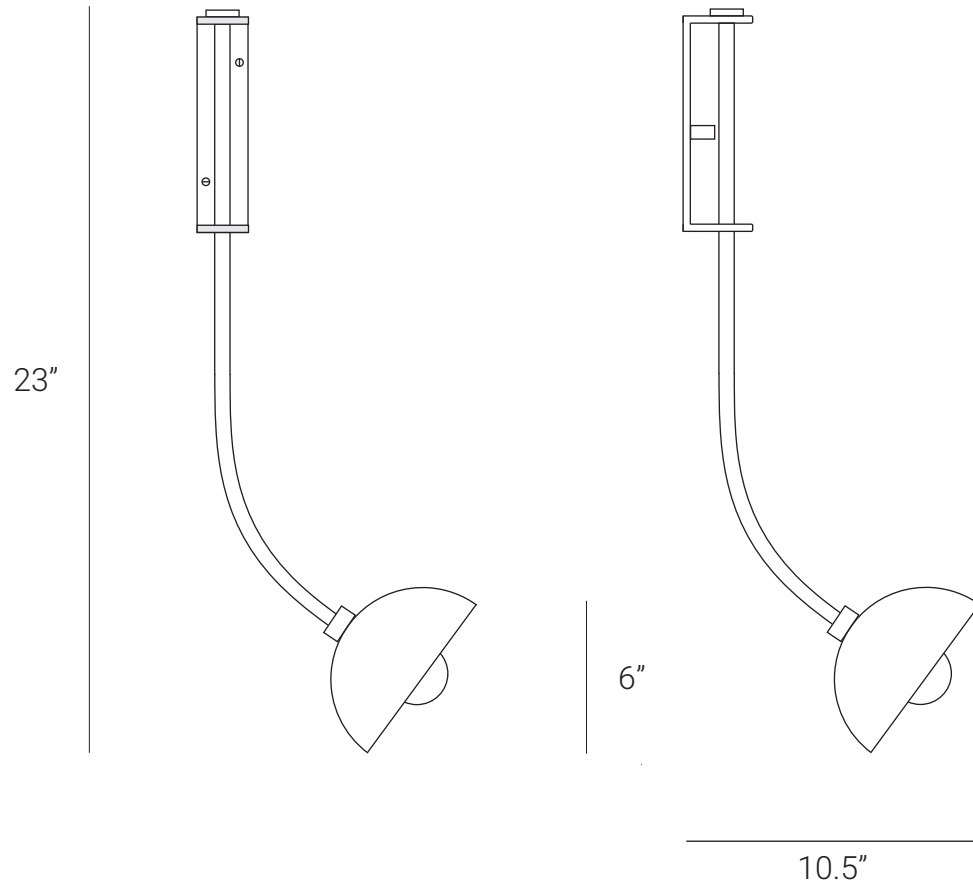

LAMP SHAPER

RHYTHM (WALL SCONCE)

Rhythm series is a very unique and playful experiment. Rhythm is suggested to movement or action and rhythm is usually achieved through repetition of lines, shapes, colors and more. We have used all things of this series and it creates a visual beautiful form that looks like sculpture and provides a path for the viewer's eye to follow. Rhythm is naturally of one, two, three and four linear arms that join into a vertical slender body and long arm can possibly rotate up to 360 degrees and other arms can rotate up to 350 degrees.

HANDMADE IN INDIA

WWW.LAMPSHAPER.COM

INFO@LAMPSHAPER.COM

LAMP SHAPER

PRODUCT SPECIFICATION

Series: RHYTHM

Product: WALL SCONCE

Design: 2021

Product Code: LSRWSBD

Product Weight: 1KG

Dimension: H-23", W-10.5", D-13"

Led Bulb Illumination: SOCKET BASE-E27,

40W INCANDESCENT, WARM WHITE

VOLTAGE (220-240), CE APPROVED

DIMMABLE : YES

Material: BRASS