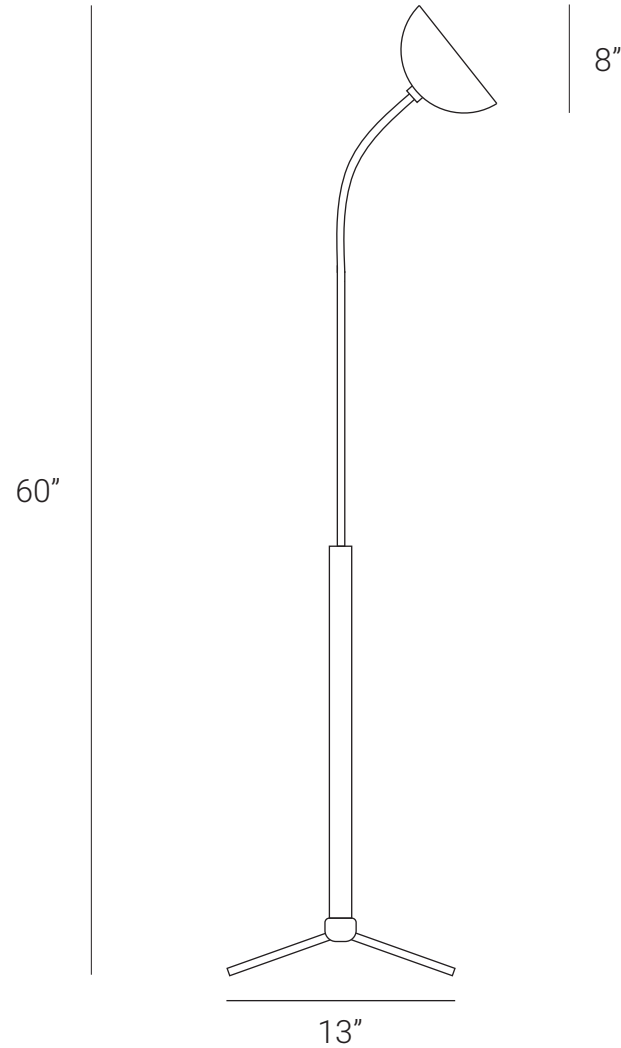

LAMP SHAPER

RHYTHM (Floor Lamp)

Rhythm series is a very unique and playful experiment. Rhythm is suggested to movement or action and rhythm is usually achieved through repetition of lines, shapes, colors and more. We have used all things of this series and it creates a visual beautiful form that looks like sculpture and provides a path for the viewer's eye to follow. Rhythm is naturally of one, two, three and four linear arms that join into a vertical slender body and long arm can possibly rotate up to 360 degrees and other arms can rotate up to 350 degrees.

HANDMADE IN INDIA

WWW.LAMPSHAPER.COM

INFO@LAMPSHAPER.COM

LAMP SHAPER

PRODUCT SPECIFICATION

Series: RHYTHM

Product: FLOOR LAMP

Design: 2021

Product Code: LSRFLBD

Product Weight: 5KG

Dimension: H-60", W-16.5", D-16.5"

Led Bulb Illumination: SOCKET BASE-E27,

40W INCANDESCENT, WARM WHITE

VOLTAGE (220-240), CE APPROVED

DIMMABLE : YES

Material: BRASS AND BRASS