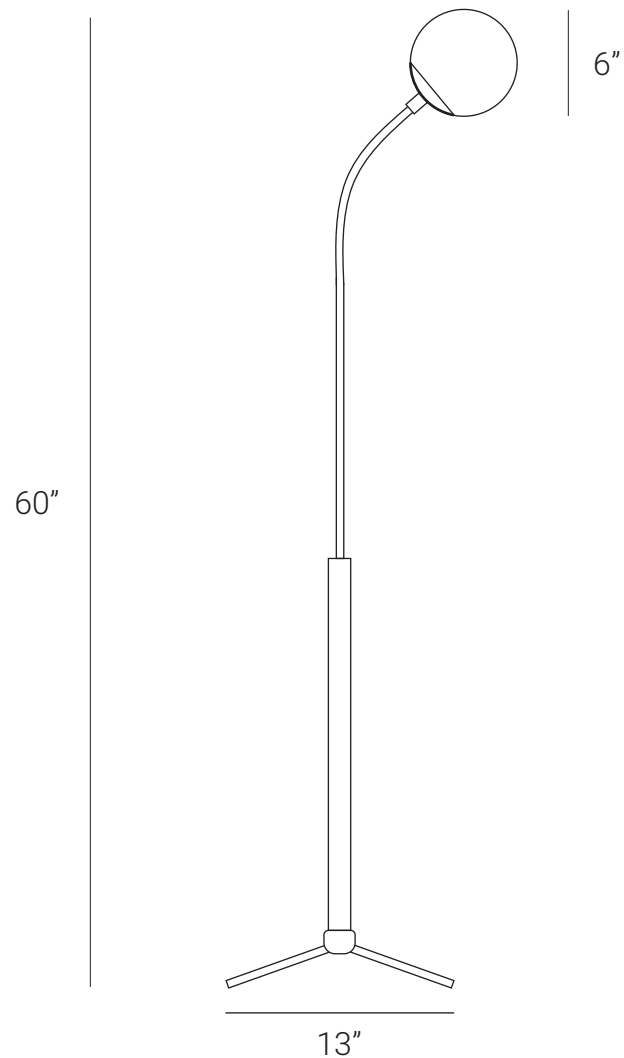

## RHYTHM (Floor Lamp)

Rhythm series is a very unique and playful experiment. Rhythm is suggested to movement or action and rhythm is usually achieved through repetition of lines, shapes, colors and more. We have used all things of this series and it creates a visual beautiful form that looks like sculpture and provides a path for the viewer's eye to follow. Rhythm is naturally of one, two, three and four linear arms that join into a vertical slender body and long arm can possibly rotate up to 360 degrees and other arms can rotate up to 350 degrees.

## PRODUCT SPECIFICATION

Series: RHYTHM

Product: FLOOR LAMP

Design: 2021

Product Code: LSRFLGG

Product Weight: 5KG

Dimension: H-60", W-16", D-16"

Led Bulb Illumination: SOCKET BASE-E27,  
(3-9)W LED, COLOR TEMPERATURE, (2700-3000)  
KELVIN, VOLTAGE (220-240), CE APPROVED