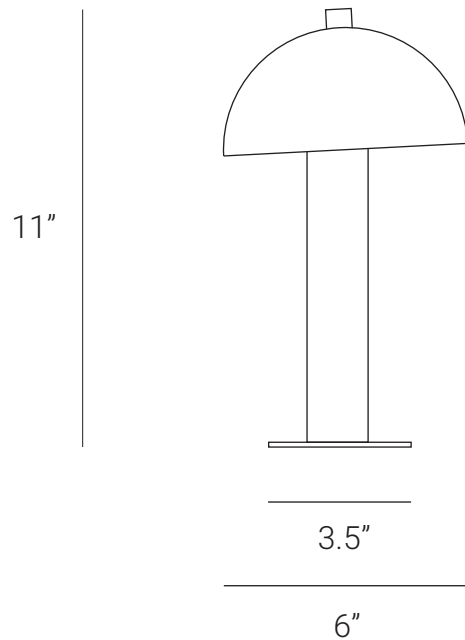

LAMP SHAPER

PRODUCT SPECIFICATION

Series: DOT

Product: DESK LAMP

Design: 2021

Product Code: LSDDL5

Product Weight: 1KG

Dimension: H-11", W-6", D-6"

Led Bulb Illumination: ROUND SOCKET,
9W LED, COLOR TEMPERATURE, (2700-3000)
KELVIN, VOLTAGE (220-240)

DIMMABLE : YES

Material: BRASS AND BRASS

Finishes: BRUSHED BRASS, RAW BRASS, AGED
BRASS, BURNT BRASS

Lead Time Approx: 5-6 WEEKS

FINISHED & ASSEMBLED BY HAND

ALL PIECES MADE TO ORDER

CUSTOMIZATION AVAILABLE