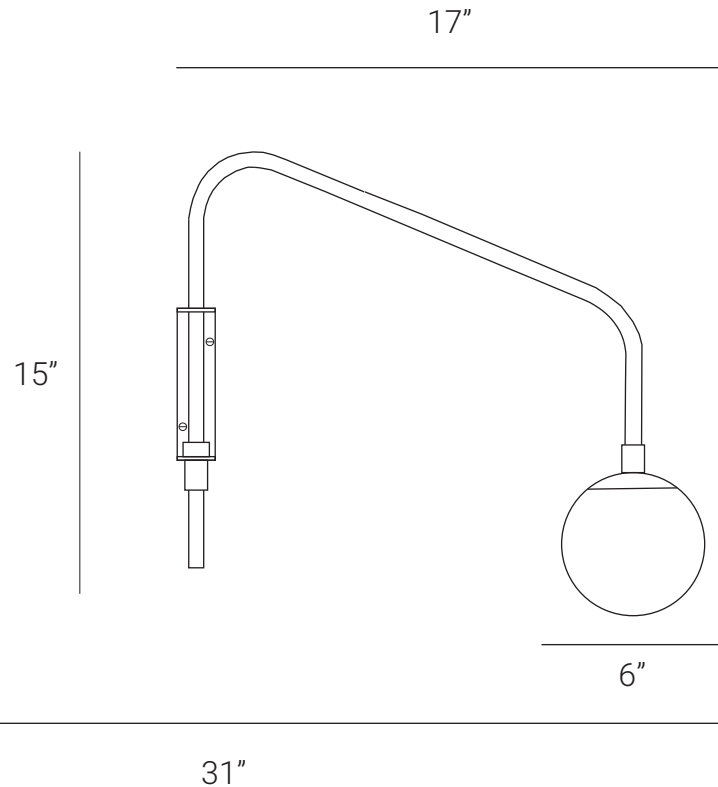

## FLOAT (ONE ARM WALL SCONCE GLASS GLOBE)

---

The Float series is a functional and playful experiment. This series' features and details are very simple and beautiful. Its sleek elegance design includes curved arms that swing from side to side so you can get light where you need it. The Float series' blend of simple design and sculptural forms add to the minimalistic charm of this fixture.

## PRODUCT SPECIFICATION

Series: FLOAT

Product: ONE ARM WALL SCONCE GLASS GLOBE

Design: 2022

Product Code: LSFOAWSGG

Product Weight: 1.5KG

Dimension: H-15", W-17", D-31"

Led Bulb Illumination: SOCKET BASE-E27,  
(3-9)W LED, COLOR TEMPERATURE, (2700-3000)  
KELVIN, VOLTAGE (220-240), CE APPROVED