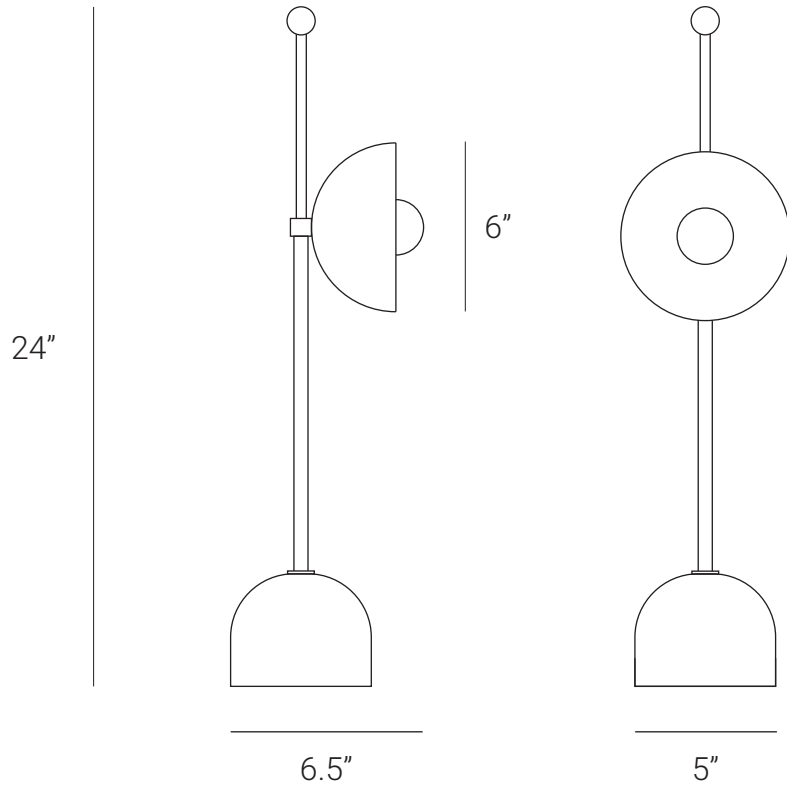

## DROP (Desk Lamp)

The Drop series is a new range of contemporary lighting by Lamp Shaper. The Drop series is inspired by water drops. This series has a timelessness and simple design, it's perfect for enhancing a space and offering a warm and distinct feeling to an area. Drop series comprises pendants, chandeliers, wall sconce, table lamp and floor lamp.

## PRODUCT SPECIFICATION

Series: DROP

Product: DESK LAMP

Design: 2022

Product Code: LSDDL

Product Weight: 3KG

Dimension: H-24", W-6.5", D-6"

Bulb Illumination: SOCKET BASE-E27,  
(40)W INCANDESCENT, WARM WHITE  
VOLTAGE (220-240), CE APPROVED