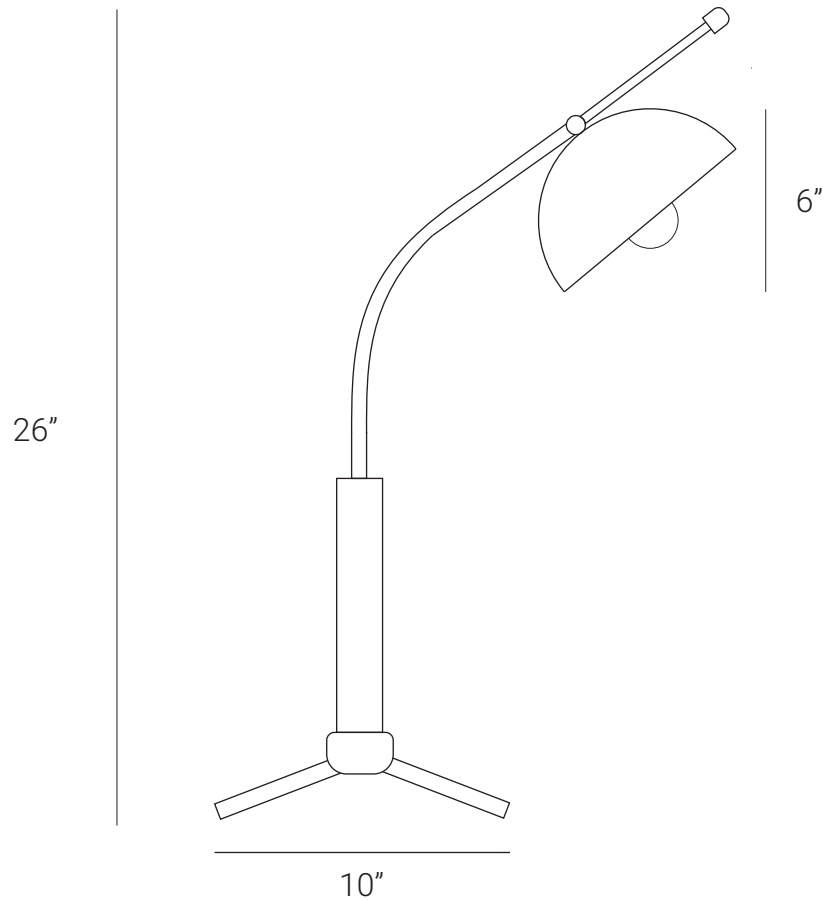

## WING (Desk Lamp)

The Wing series is a timeless and playful experimentation. The series is composed of geometric forms. The Wing series stands out for its elegance and contemporary touch. Built on the principles of design, these are arrangements of linear arms, geometric light sources, reflective surfaces and balancing weights. The piece's arms rotate freely and delicately, creating an ever-changing light pattern unique to the space they occupy. The Wing series comprises Pendants, Wall Sconce, Desk Lamp and Floor Lamp.

## PRODUCT SPECIFICATION

Series: WING

Product: DESK LAMP

Design: 2022

Product Code: LSWDL

Product Weight: 2KG

Dimension: H-26", W-14", D-14"

Bulb Illumination: SOCKET BASE-E27,