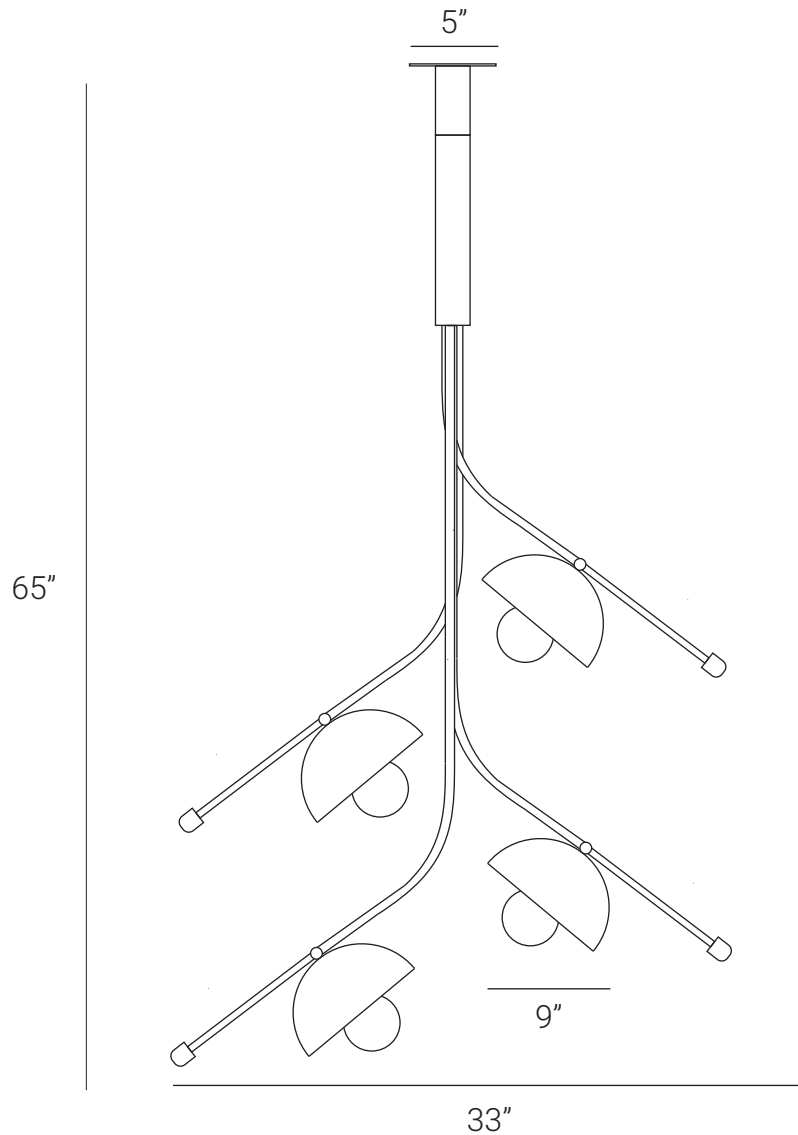

## WING (Pendant Four)

The Wing series is a timeless and playful experimentation. The series is composed of geometric forms. The Wing series stands out for its elegance and contemporary touch. Built on the principles of design, these are arrangements of linear arms, geometric light sources, reflective surfaces and balancing weights. The piece's arms rotate freely and delicately, creating an ever-changing light pattern unique to the space they occupy. The Wing series comprises Pendants, Wall Sconce, Desk Lamp and Floor Lamp.

## PRODUCT SPECIFICATION

Series: WING

Product: PENDANT FOUR

Design: 2022

Product Code: LSWP4

Product Weight: 6KG

Dimension: H-65", W-33", D-33"

Bulb Illumination: SOCKET BASE-E27,  
(5)W LED, COLOR TEMPERATURE, (3000)  
KELVIN, VOLTAGE (220-240), CE APPROVED