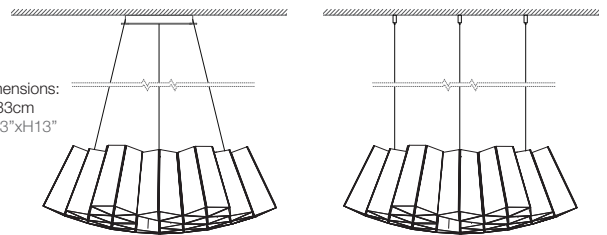

# Alavus

*The Alavus is a precise arrangement of extruded triangles derived from our ongoing study of the mathematical symmetry of Buckminster Fuller's geodesic dome. The perfect centrepiece in hospitality environments.*  
Minimum L87xW82xH25cm fixture dimension.  
Made of trumpets with prism shape. G4 LED bulbs supplied.  
Bespoke options available.

## Alavus

Standard dimensions:  
L88xW82xH33cm  
L34.5"xW32.3"xH13"

Ceiling Rose or Direct attach as standard. Download our "Standard hanging option" spec for further information. Custom option available.