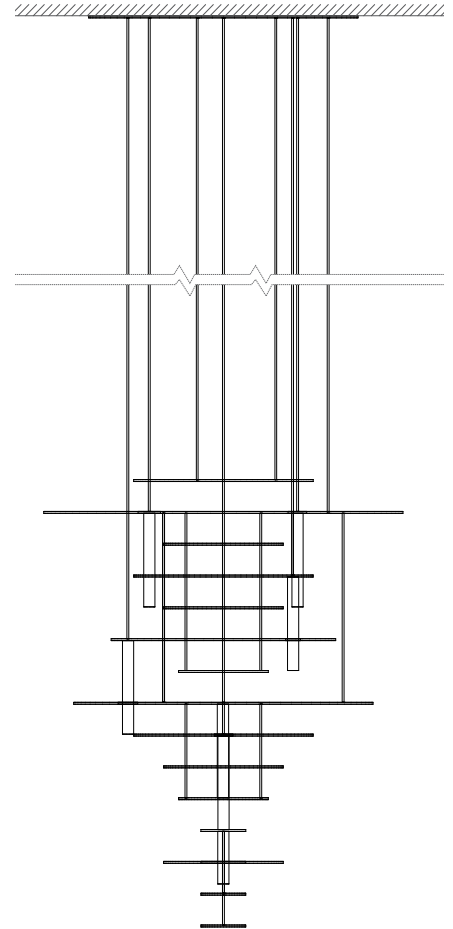

Vantaa

The Vantaa is a delicate yet bold, contemporary chandelier. It explores shape and how different forms work together to compliment one another.

Standard arrangement: 120x150cm. Up 120cm diameters. Bespoke options available. Integral decorative lighting.

Hanging

Available in 100-300mm drop height on 3mm rods.

Light Source

Filament Bulbs or LED replacement (280mm bulbs E27 screw fit.)

Light Output: decorative lighting element only.

Indicative Lux level available on request.

Contact CDH for further technical details/downloads:

technical@camerondesignhouse.com

<https://camerondesignhouse.com>

Vantaa

Standard dimensions:
120x150cm
40",59"

Ceiling Rose or Direct attach as standard. Download our "Standard hanging option" spec for further information. Custom option available.