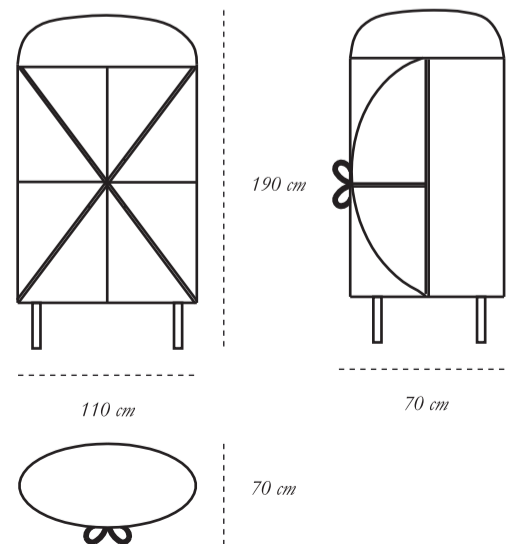

Bar Verde Rose

recommended use

Can be used in a residence or hotel

designer

Nika Zupanc

description

Cabinet

dimension

width 110 cm

depth 70 cm

height 190 cm

material

Plywood, MDF, Metal

CARE Clean gently with dry soft cloth • In case of spillage of water wipe immediately

Each piece in the 88 Secrets collection exalts the handmade, the painstakingly crafted, the authentic. A piece may have slight variations and tiny imperfections but these are the marks of an artisan, a testament to the individuality of each work of art. It is our belief that these variations infuse our objets d'art with desire and we assert our right to make necessary qualitative changes.