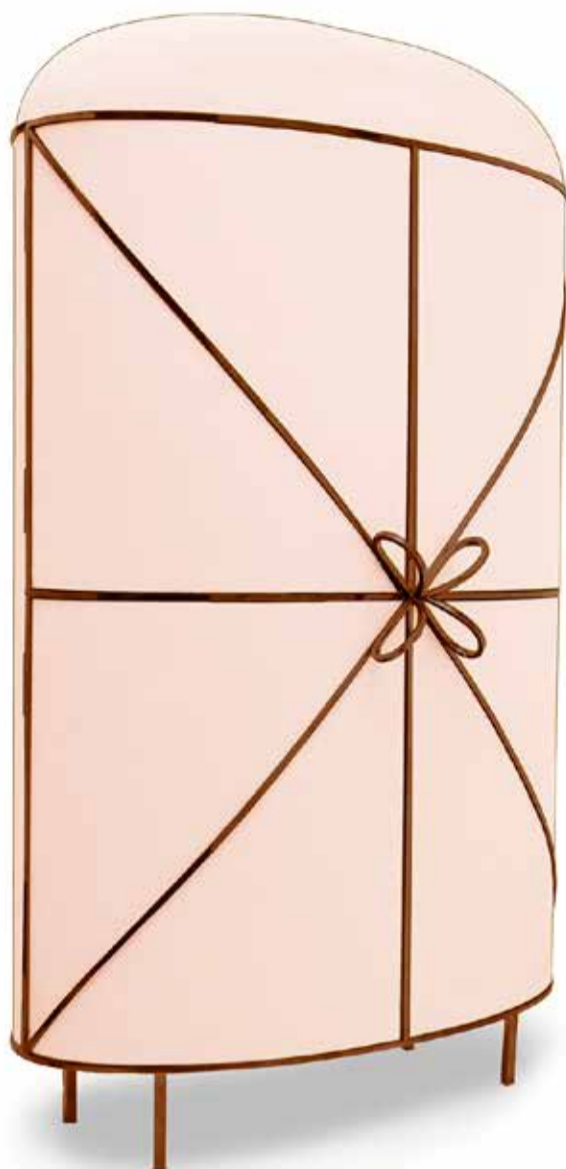

SCARLET
SPLENDOUR

88 SECRETS
BAR BLUSH ROSE

88 Secrets Bar Blush Rose is a pink bar cabinet in sensuous, feminine lines with luxurious rose metal trims

collection

88 SECRETS

colour

Bar Blanche Rose

Bar Jade Rose

Bar Verde Rose

recommended use

Can be used in a residence or hotel

designer

Nika Zupanc

description

Cabinet

dimension

width 110 cm

depth 70 cm

height 190 cm

material

Plywood, MDF, Metal

CARE Clean gently with dry soft cloth • In case of spillage of water wipe immediately

Each piece in the 88 Secrets collection exalts the handmade, the painstakingly crafted, the authentic. A piece may have slight variations and tiny imperfections but these are the marks of an artisan, a testament to the individuality of each work of art. It is our belief that these variations infuse our objets d'art with desire and we assert our right to make necessary qualitative changes.