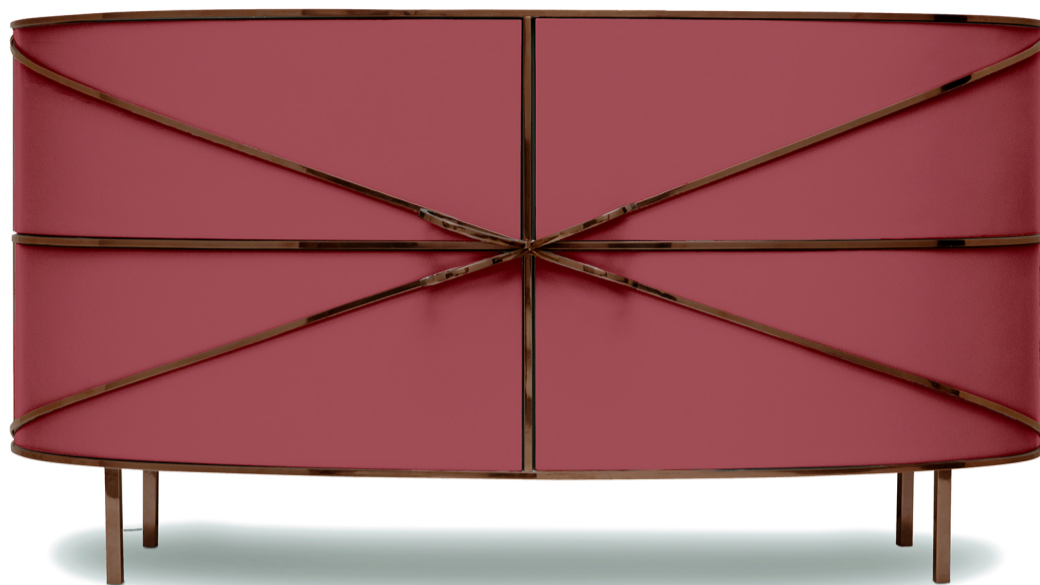

SCARLET  
SPLENDOUR

88 SECRETS  
SIDEBOARD ROSA ROSE

88 Secrets Sideboard Rosa Rose is a beautiful rose pink cabinet in sensuous, feminine lines with luxurious rose metal trims. A statement piece in any interior space!

collection

88 SECRETS

colour

Sideboard Blanche Rose

Sideboard Blush Rose

Sideboard Jade Rose

Sideboard Bianco Rose

Sideboard Verde Rose

recommended use

Can be used in a residence  
or hotel

designer

Nika Zupanc

description

Cabinet

dimension

width 147 cm

depth 70 cm

height 80 cm

material

plywood, mdf, metal

CARE Clean gently with dry soft cloth • In case of spillage of water wipe immediately

Each piece in the 88 Secrets collection exalts the handmade, the painstakingly crafted, the authentic. A piece may have slight variations and tiny imperfections but these are the marks of an artisan, a testament to the individuality of each work of art. It is our belief that these variations infuse our objets d'art with desire and we assert our right to make necessary qualitative changes.