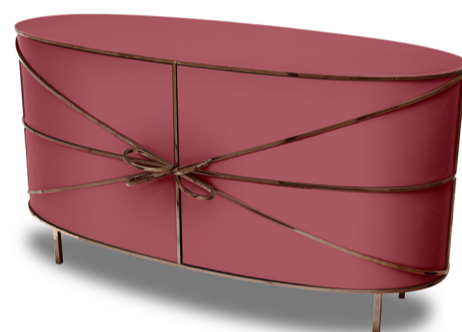

SCARLET  
SPLENDOUR

88 SECRETS  
SIDEBOARD ROSA ROSE

88 Secrets Sideboard Rosa Rose is a beautiful rose pink cabinet in sensuous, feminine lines with luxurious rose metal trims. A statement piece in any interior space!

collection

88 SECRETS

colour

Sideboard Blanche Rose

Sideboard Blush Rose

Sideboard Jade Rose

Sideboard Bianco Rose

Sideboard Verde Rose

recommended use

Can be used in a residence  
or hotel

designer

Nika Zupanc

description

Cabinet

dimension

width 147 cm

depth 70 cm

height 80 cm

material

plywood, mdf, metal

CARE Clean gently with dry soft cloth • In case of spillage of water wipe immediately

Each piece in the 88 Secrets collection exalts the handmade, the painstakingly crafted, the authentic. A piece may have slight variations and tiny imperfections but these are the marks of an artisan, a testament to the individuality of each work of art. It is our belief that these variations infuse our objets d'art with desire and we assert our right to make necessary qualitative changes.