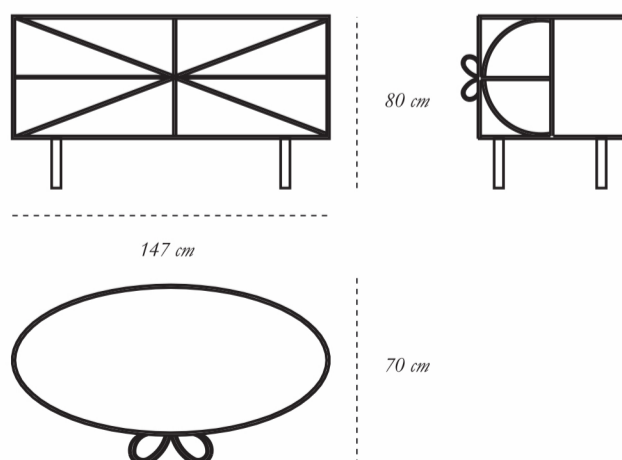

recommended use

Can be used in a residence  
or hotel

designer

Nika Zupanc

description

Cabinet

dimension

width 147 cm

depth 70 cm

height 80 cm

material

plywood, mdf, metal

CARE Clean gently with dry soft cloth • In case of spillage of water wipe immediately

Each piece in the 88 Secrets collection exalts the handmade, the painstakingly crafted, the authentic. A piece may have slight variations and tiny imperfections but these are the marks of an artisan, a testament to the individuality of each work of art. It is our belief that these variations infuse our objets d'art with desire and we assert our right to make necessary qualitative changes.