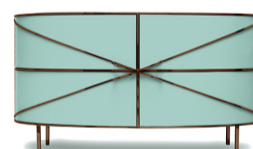

SCARLET  
SPLENDOUR

88 SECRETS  
SIDEBOARD ROSA ROSE

88 Secrets Sideboard Rosa Rose is a beautiful rose pink cabinet in sensuous, feminine lines with luxurious rose metal trims. A statement piece in any interior space!

collection

88 SECRETS

colour

Sideboard Blanche Rose

Sideboard Blush Rose

Sideboard Jade Rose

Sideboard Bianco Rose

Sideboard Verde Rose

recommended use

Can be used in a residence  
or hotel

designer

Nika Zupanc

description

Cabinet

dimension

width 147 cm

depth 70 cm

height 80 cm

material

plywood, mdf, metal

CARE Clean gently with dry soft cloth • In case of spillage of water wipe immediately

Each piece in the 88 Secrets collection exalts the handmade, the painstakingly crafted, the authentic. A piece may have slight variations and tiny imperfections but these are the marks of an artisan, a testament to the individuality of each work of art. It is our belief that these variations infuse our objets d'art with desire and we assert our right to make necessary qualitative changes.