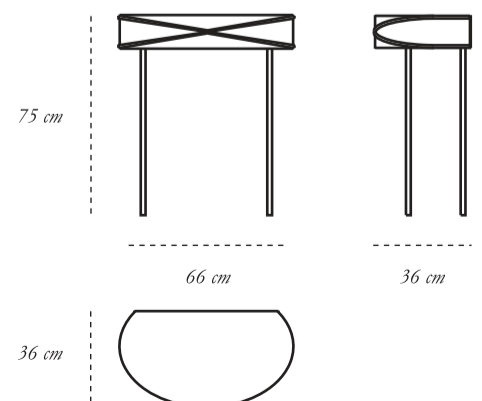

recommended use

in the foyer of a residence or hotel

designer

Nika Zupanc

description

Console

dimension

width 66 cm

depth 36 cm

height 75 cm

material

Plywood, Metal

CARE Clean gently with dry soft cloth • In case of spillage of water wipe immediately

Each piece in the 88 Secrets collection exalts the handmade, the painstakingly crafted, the authentic. A piece may have slight variations and tiny imperfections but these are the marks of an artisan, a testament to the individuality of each work of art. It is our belief that these variations infuse our objets d'art with desire and we assert our right to make necessary qualitative changes.