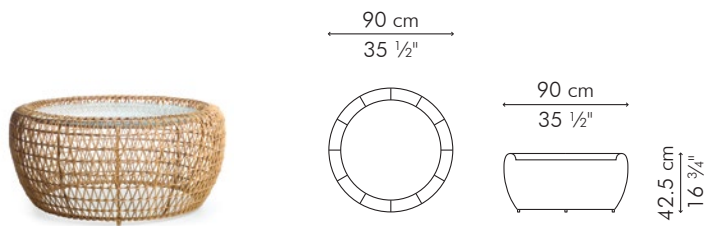

COFFEE TABLES

🏠 abaca, rattan, nylon, steel

⚙️ polyethylene, nylon, steel

COFFEE TABLE, medium

INDOOR

10 kg / 22 lbs

13.5 kg / 30 lbs

0.38 m³

OUTDOOR

10.5 kg / 23 lbs

14 kg / 31 lbs

0.36 m³

GLASS

10 kg / 22 lbs

30 kg / 66 lbs

0.12 m³

Standard glass size:

69.5 cm Ø x 10 mm thickness
(27 1/4" Ø x 3/8"), frosted, swiped edge

INDOOR abaca, rattan, nylon, steel

Brown

TCBA-B-3516-G

Natural

TCBA-N-3516-G

OUTDOOR polyethylene, nylon, steel

0.06 m³

Standard glass size:

44.5 cm Ø x 6 mm thickness
(17 1/2" Ø x 1/4"), frosted, swiped edge

INDOOR abaca, rattan, nylon, steel

Brown

TCBA-B-2415-G

Natural

TCBA-N-2415-G