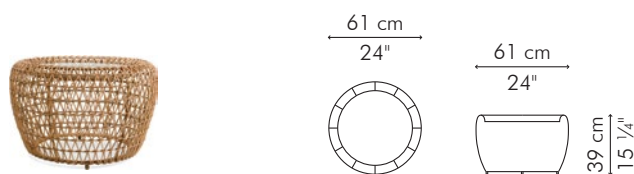

OUTDOOR

10.5 kg / 23 lbs

14 kg / 31 lbs

0.36 m³

GLASS

10 kg / 22 lbs

30 kg / 66 lbs

0.12 m³

Standard glass size:

69.5 cm Ø x 10 mm thickness
(27 1/4" Ø x 3/8"), frosted, swiped edge

INDOOR abaca, rattan, nylon, steel

Brown

TCBA-B-3516-G

Natural

TCBA-N-3516-G

OUTDOOR polyethylene, nylon, steel

Brown

TCBA-B-3516OD-G

Natural

TCBA-N-3516OD-G

COFFEE TABLE, small

INDOOR

6.5 kg / 14 lbs

8.5 kg / 19 lbs

0.06 m³

Standard glass size:

44.5 cm Ø x 6 mm thickness
(17 1/2" Ø x 1/4"), frosted, swiped edge

INDOOR abaca, rattan, nylon, steel

Brown

TCBA-B-2415-G

Natural

TCBA-N-2415-G